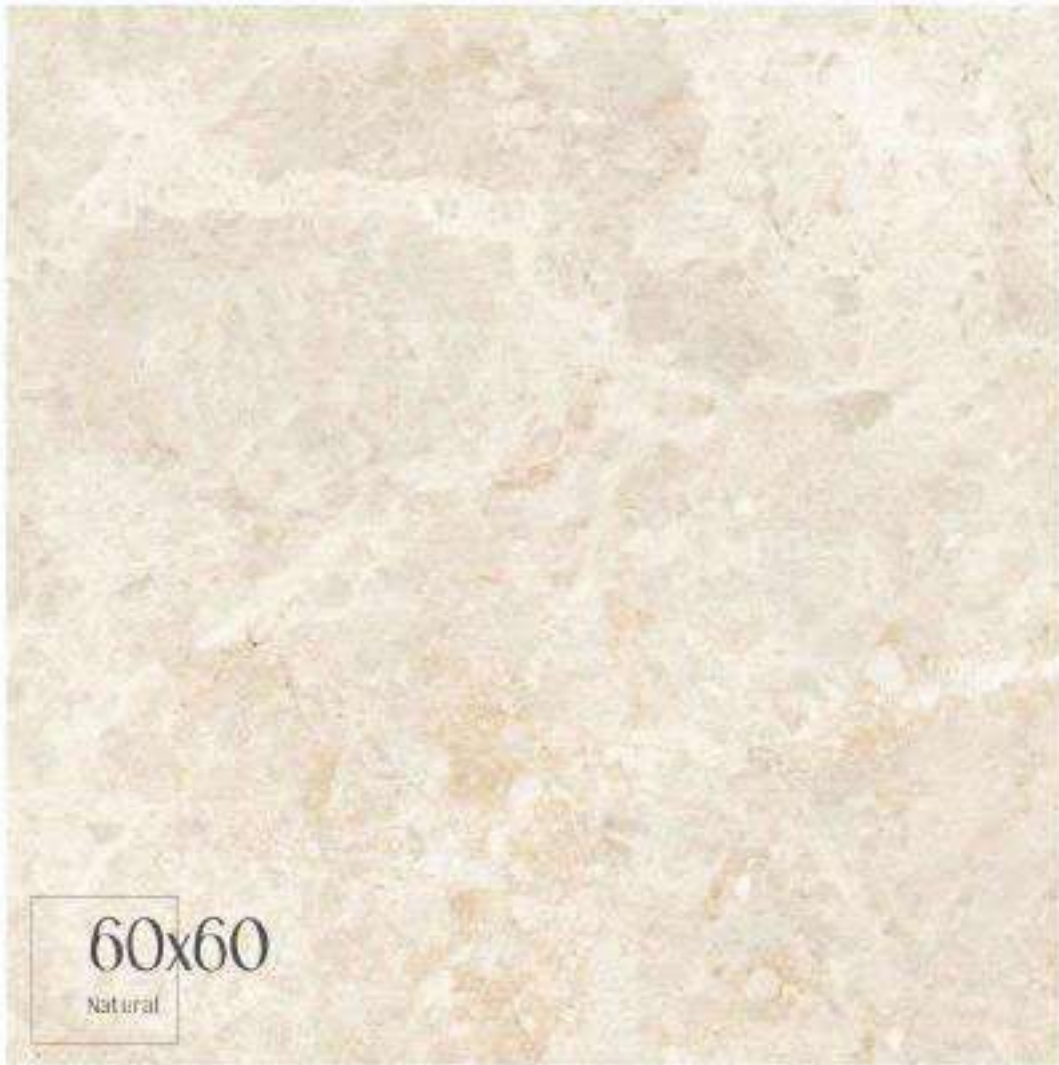

60x60
Natural

WHITE BODY + RECTIFIED + MATT
60x60cm / 24"x24" 2 Faces

100% Porcelain

BALI collection

WHITE BODY + RECTIFIED + MATT
60x60cm / 24"x24" - 2 Faces

100% Porcelain

LEASTONE_{collection}

WHITE BODY + RECTIFIED + MATT
60x60cm / 24"x24" 2 Faces