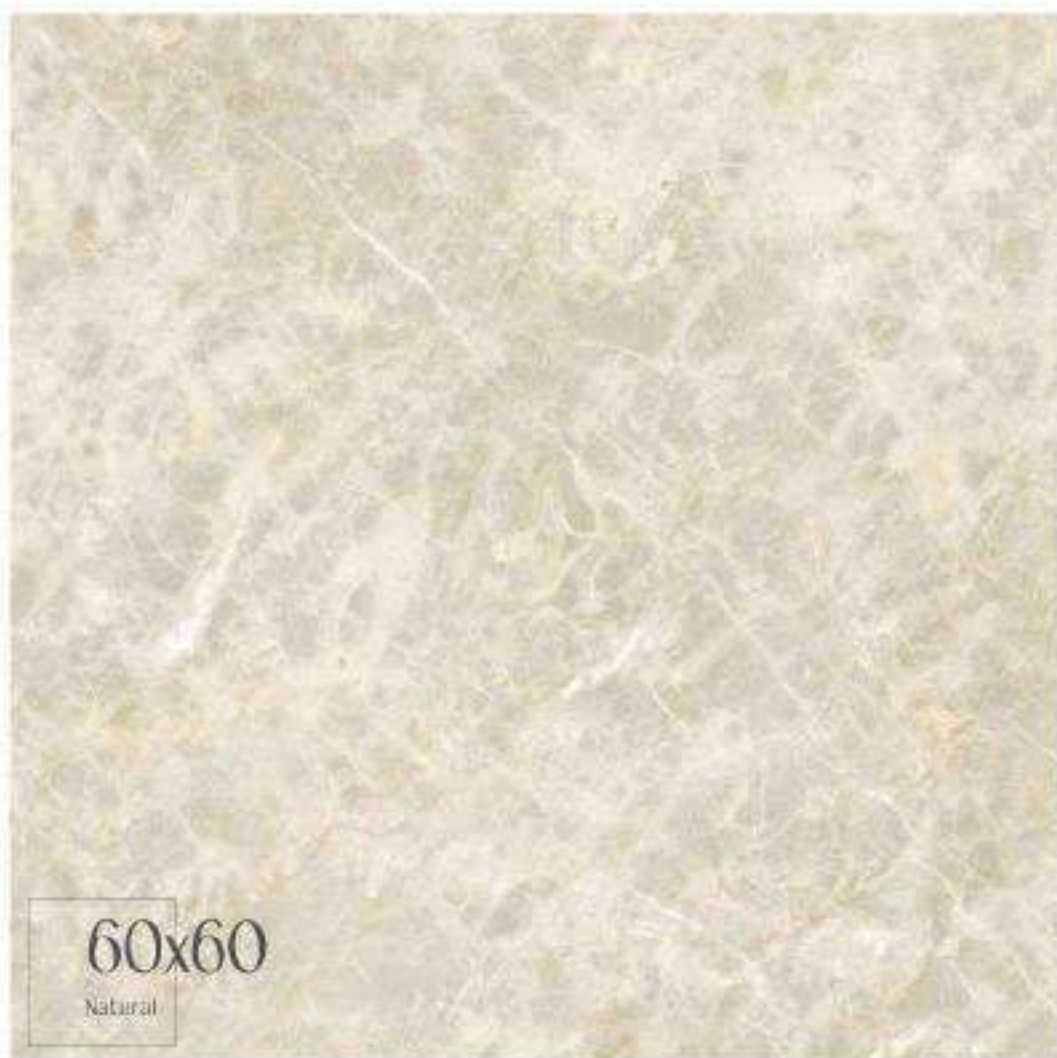

1.000 x 1.000

SIKATI Collection

WHITE BODY + RECTIFIED + MATT
60x60cm / 24"x24" 2 Faces

100% Porcelain

VALENTINA Collection

WHITE BODY + RECTIFIED + MATT
60x60cm / 24"x24" 2 Faces

100% Recycled

LEASTONE_{collection}