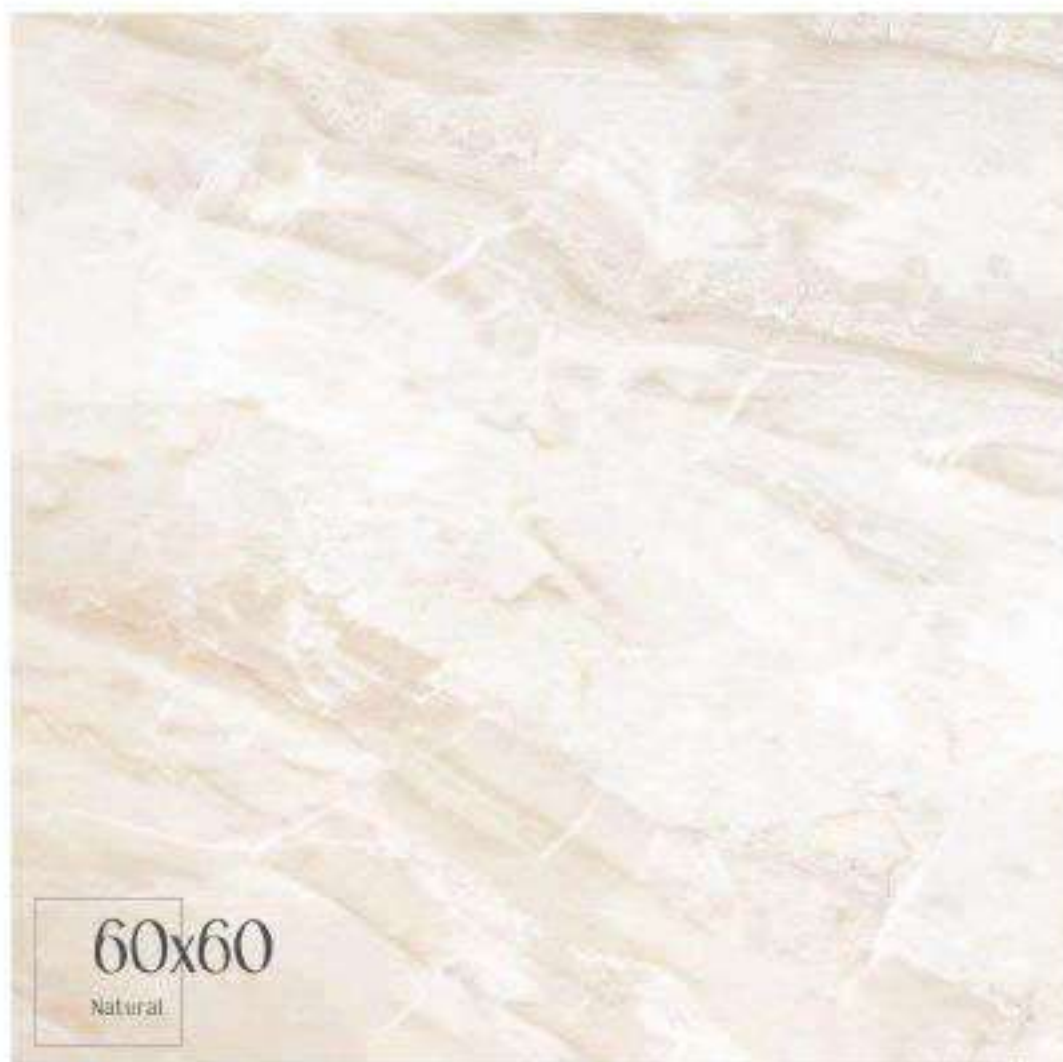

WHITE BODY + RECTIFIED + MATT
60x60cm / 24"x24" 2 Faces

100% Porcelain

VENIC collection

60x60
Natural

WHITE BODY + RECTIFIED + MATT
60x60cm / 24"x24" 2 Faces

100% Marble

VENIC collection

60x60