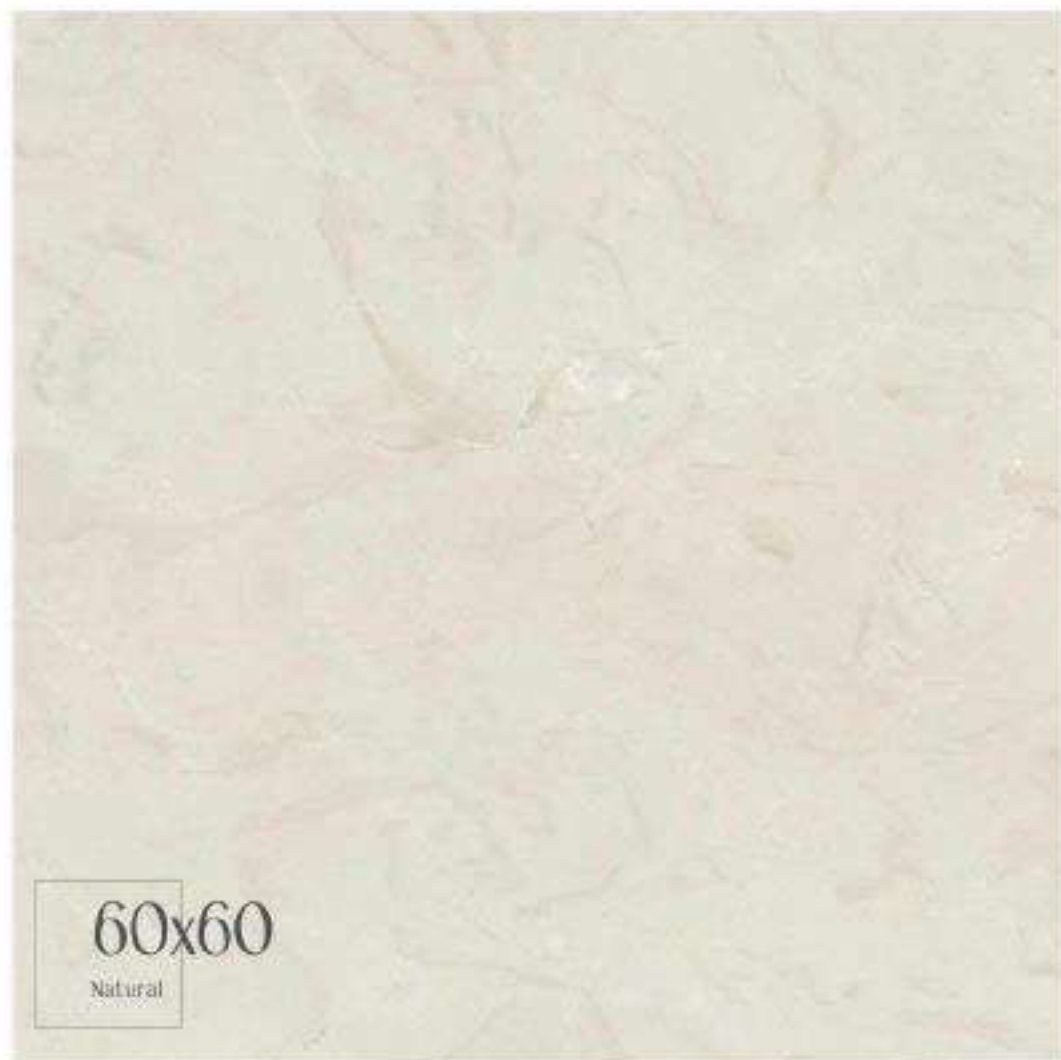

WHITE BODY + RECTIFIED + MATT
60x60cm / 24"x24" 2 Faces

100% Porcelain

ELLA collection

WHITE BODY + RECTIFIED + MATT
60x60cm / 24"x24" - 2 Faces

100% Porcelain

ZEUS

collection

WHITE BODY + RECTIFIED + MATT
60x60cm / 24"x24" 2 Faces