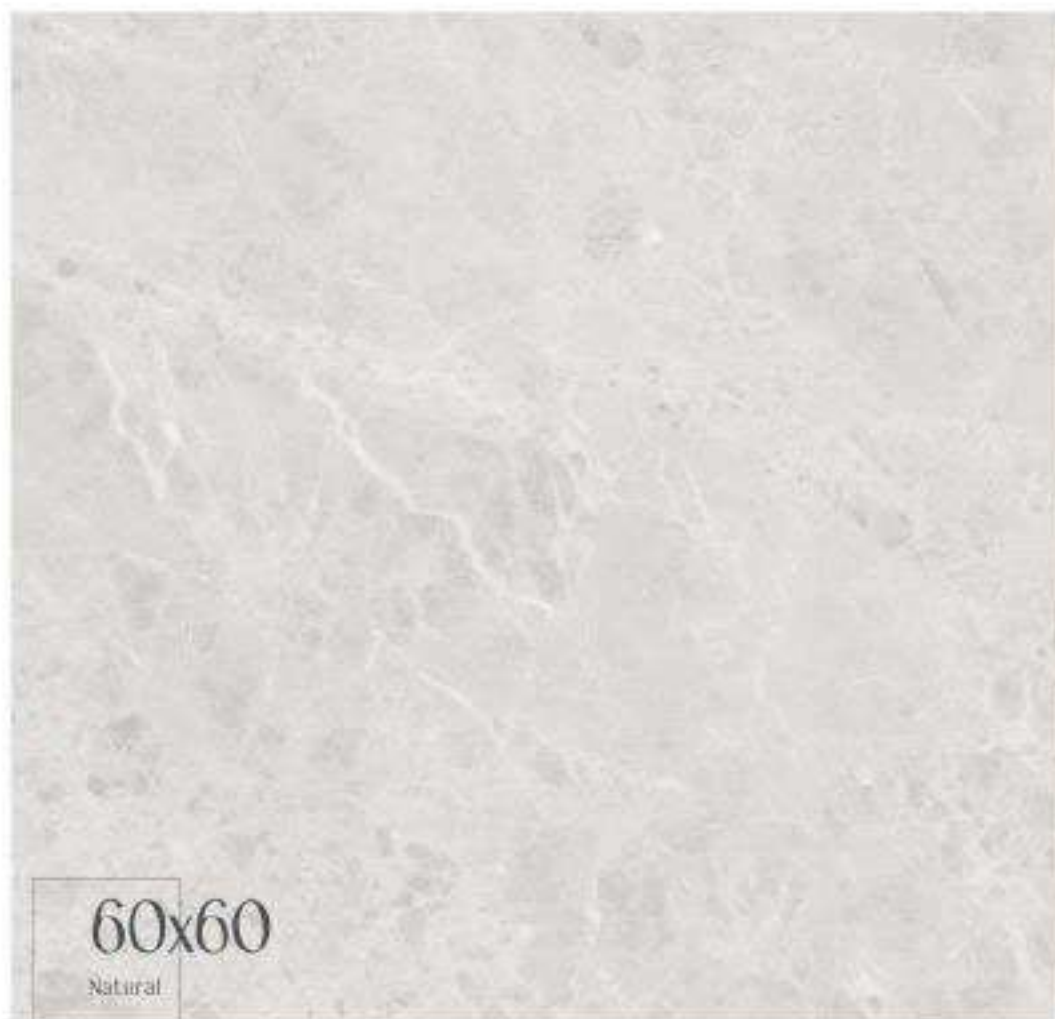

Small Text

LI STOLE collection

WHITE BODY + RECTIFIED + MATT
60x60cm / 24"x24" 2 Faces

100% Porcelain

MARON collection

**TRUE
BUSINESS
GLOBAL**

WHITE BODY + RECTIFIED + MATT
60x60cm / 24"x24" 2 Faces

100% Porcelain