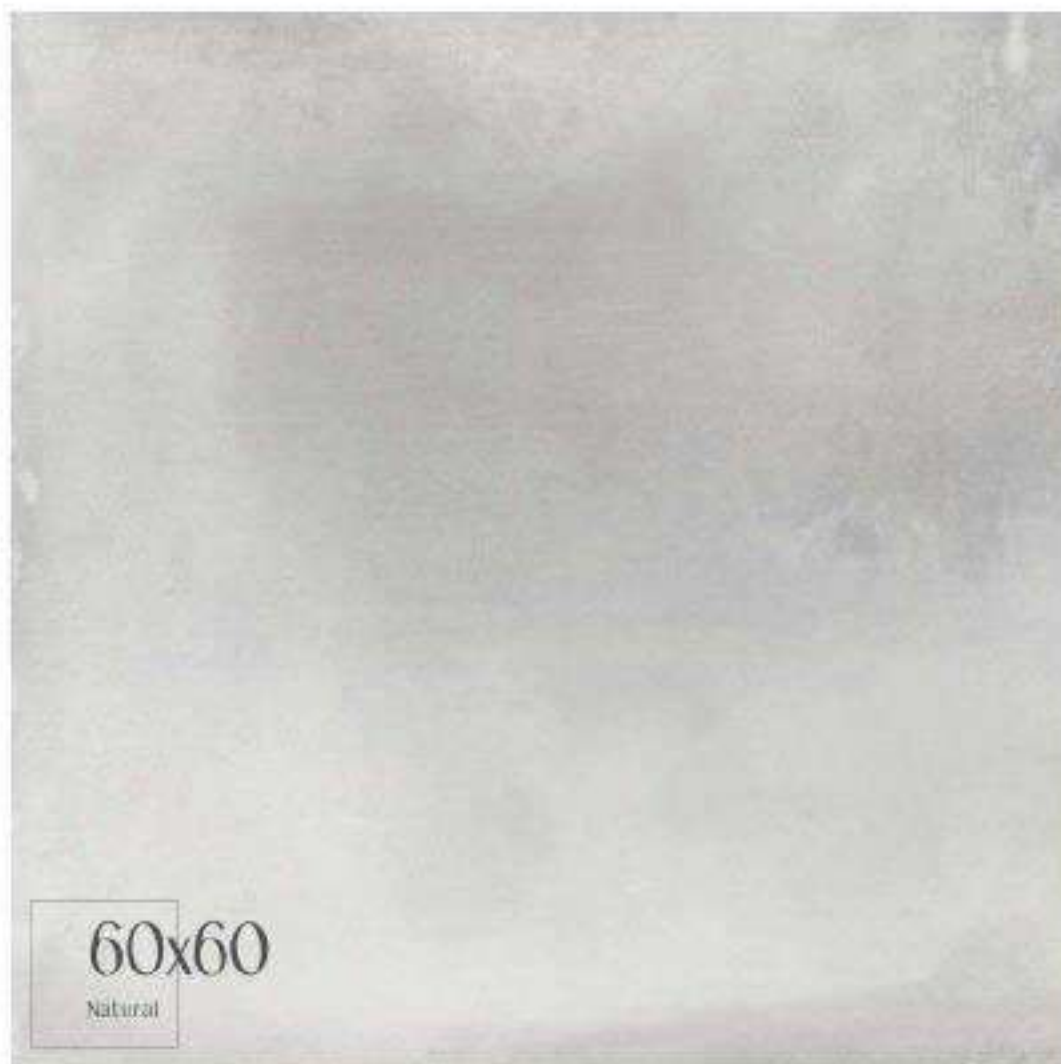

WHITE BODY + RECTIFIED + MATT
60x60cm / 24"x24" 3 Faces

3 Faces

PARMA collection

60x60

Natural