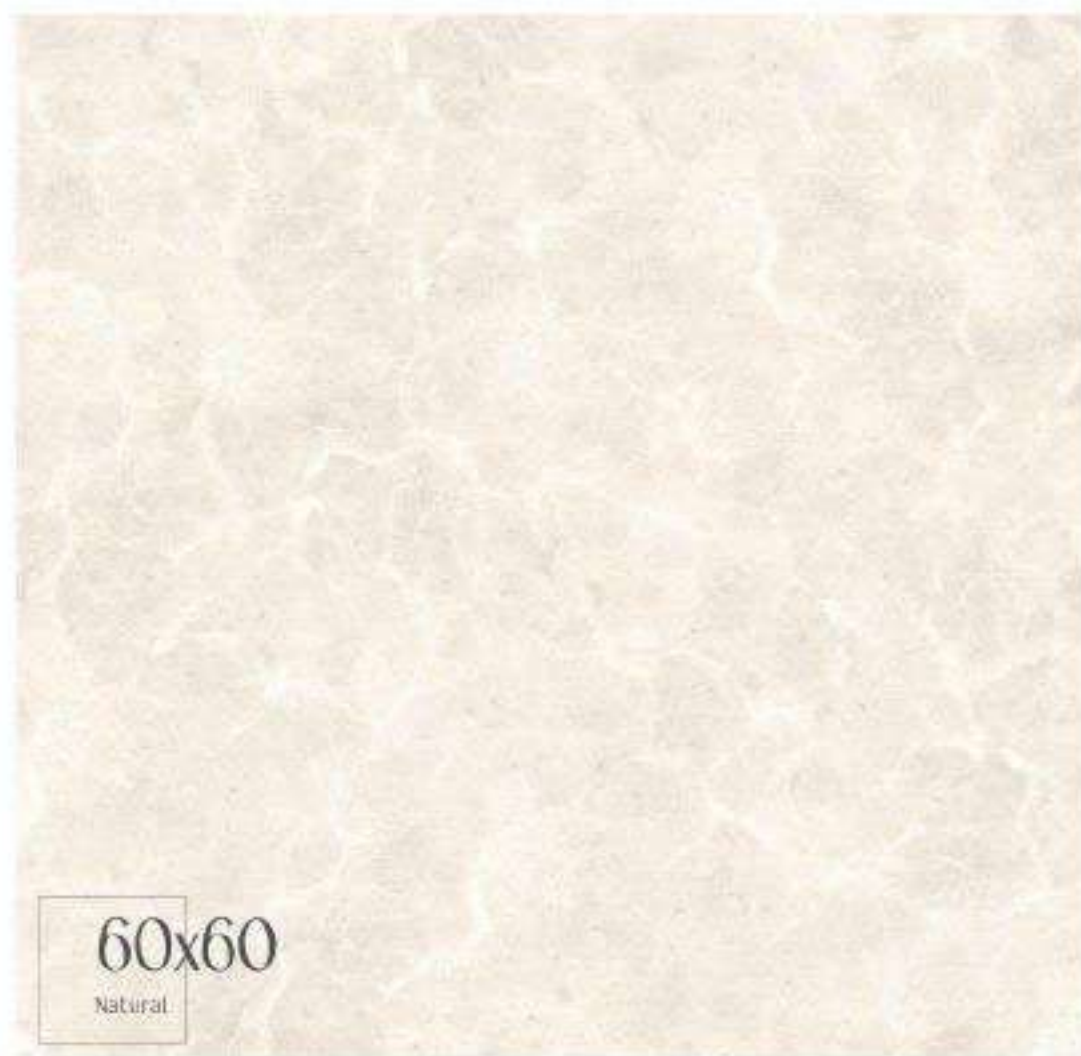

Small Text

MEGAN collection

WHITE BODY + RECTIFIED + MATT
60x60cm / 24"x24" 2 Faces

100% Porcelain

SAMA collection

60x60
Natural

WHITE BODY + RECTIFIED + MATT
60x60cm / 24"x24" - 2 Faces

3mm Thick