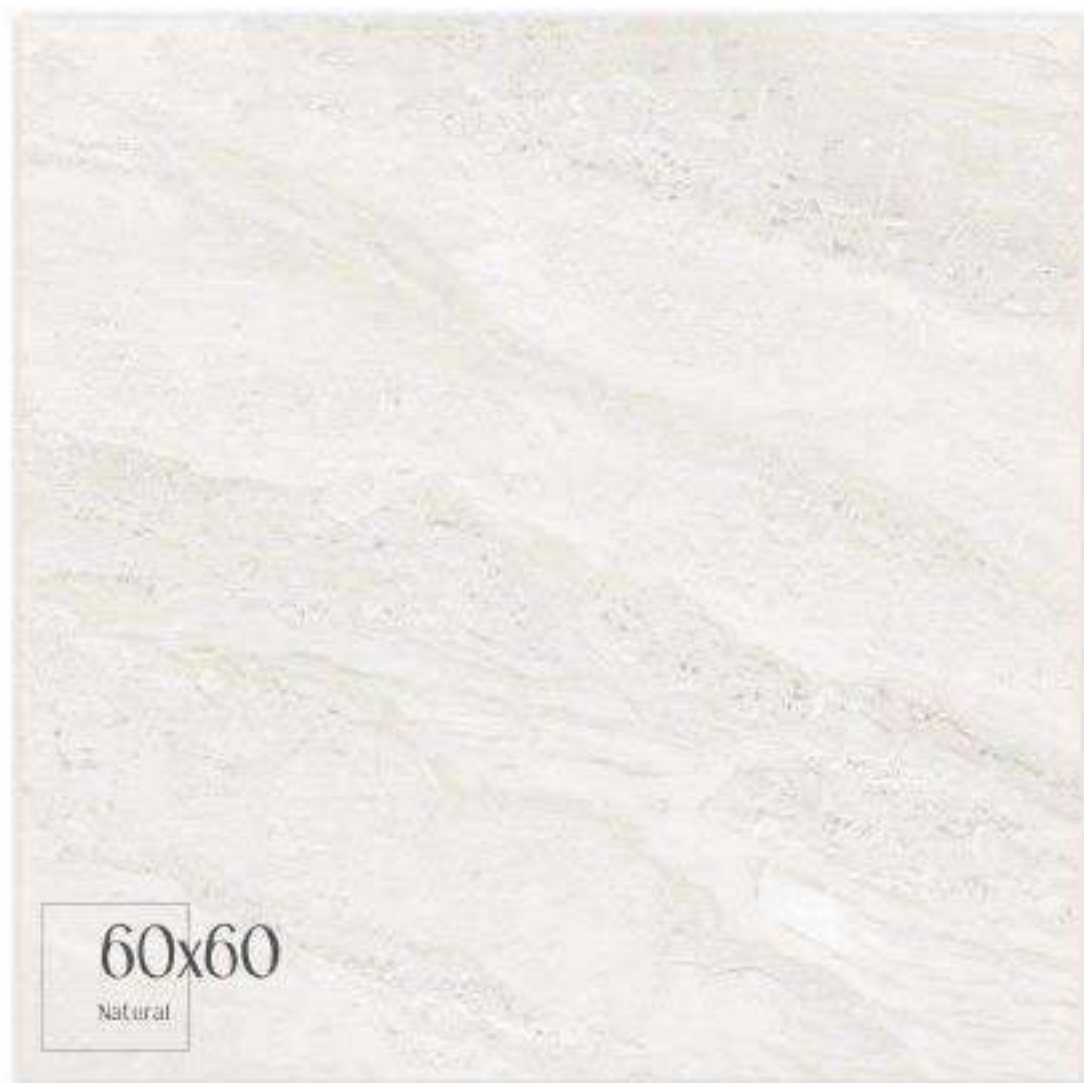

60x60

Natural

WHITE BODY + RECTIFIED + MATT
60x60cm / 24"x24" 2 Faces

100% Porcelain

AKROS Collection

WHITE BODY + RECTIFIED + MATT
60x60cm / 24"x24" 2 Faces

100% Porcelain

BASILIO Collection