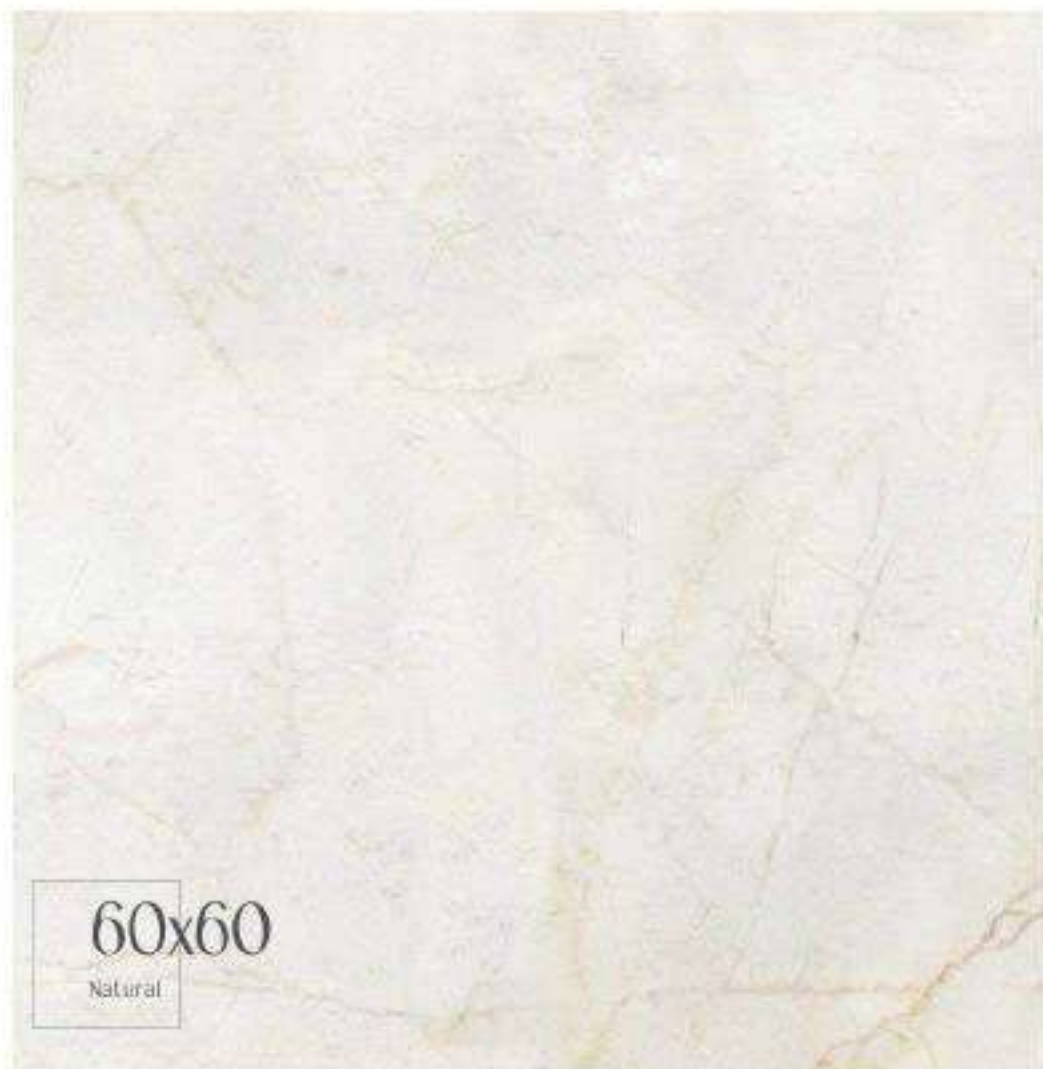

Y TRUE
BUSINESS
GLOBAL

WHITE BODY + RECTIFIED + MATT
60x60cm / 24"x24" 2 Faces

Small Text

LILAN collection