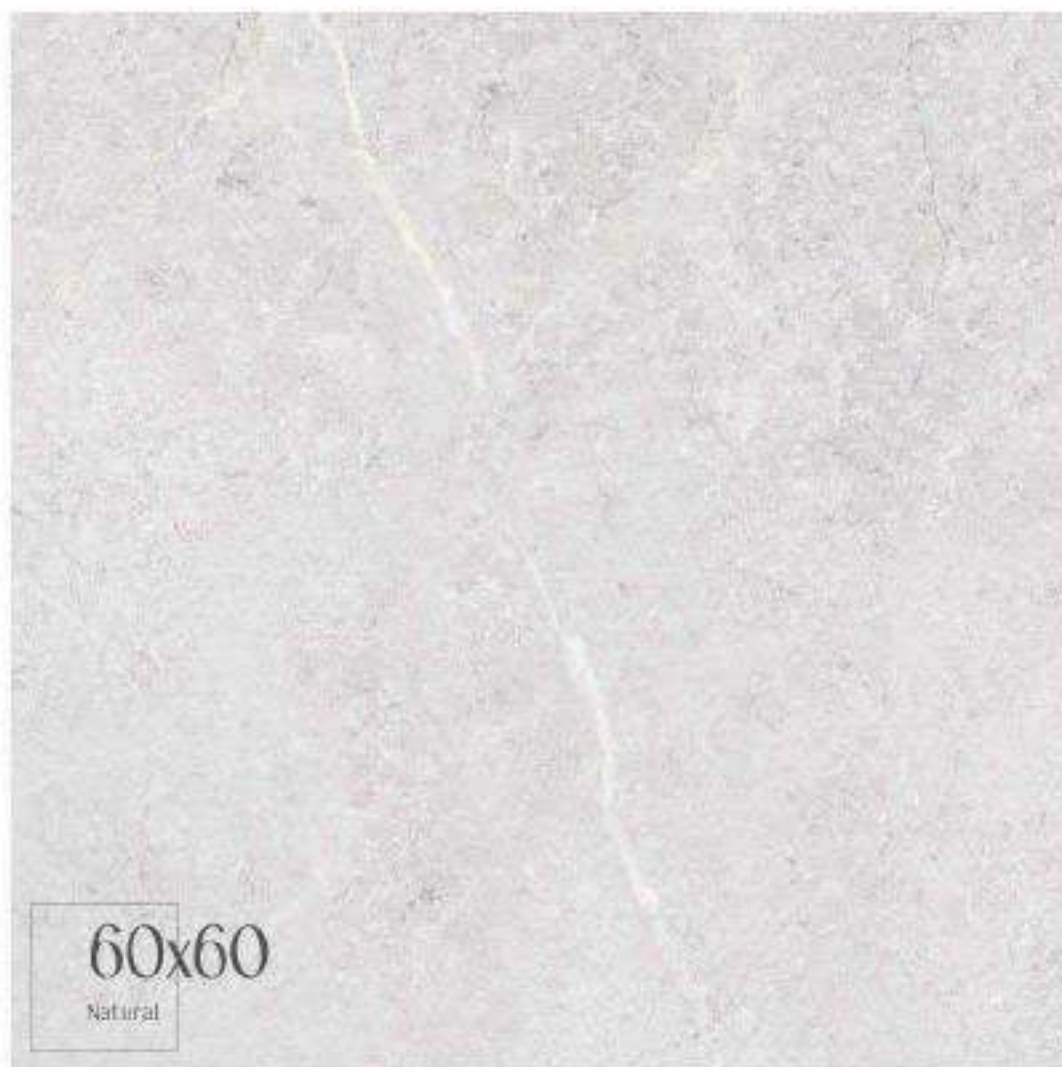

3 Faces

PARMA collection

60x60

Natural

WHITE BODY + RECTIFIED + MATT
60x60cm / 24"x24" 2 Faces

100% Porcelain

YAMAN collection

60x60
Natural