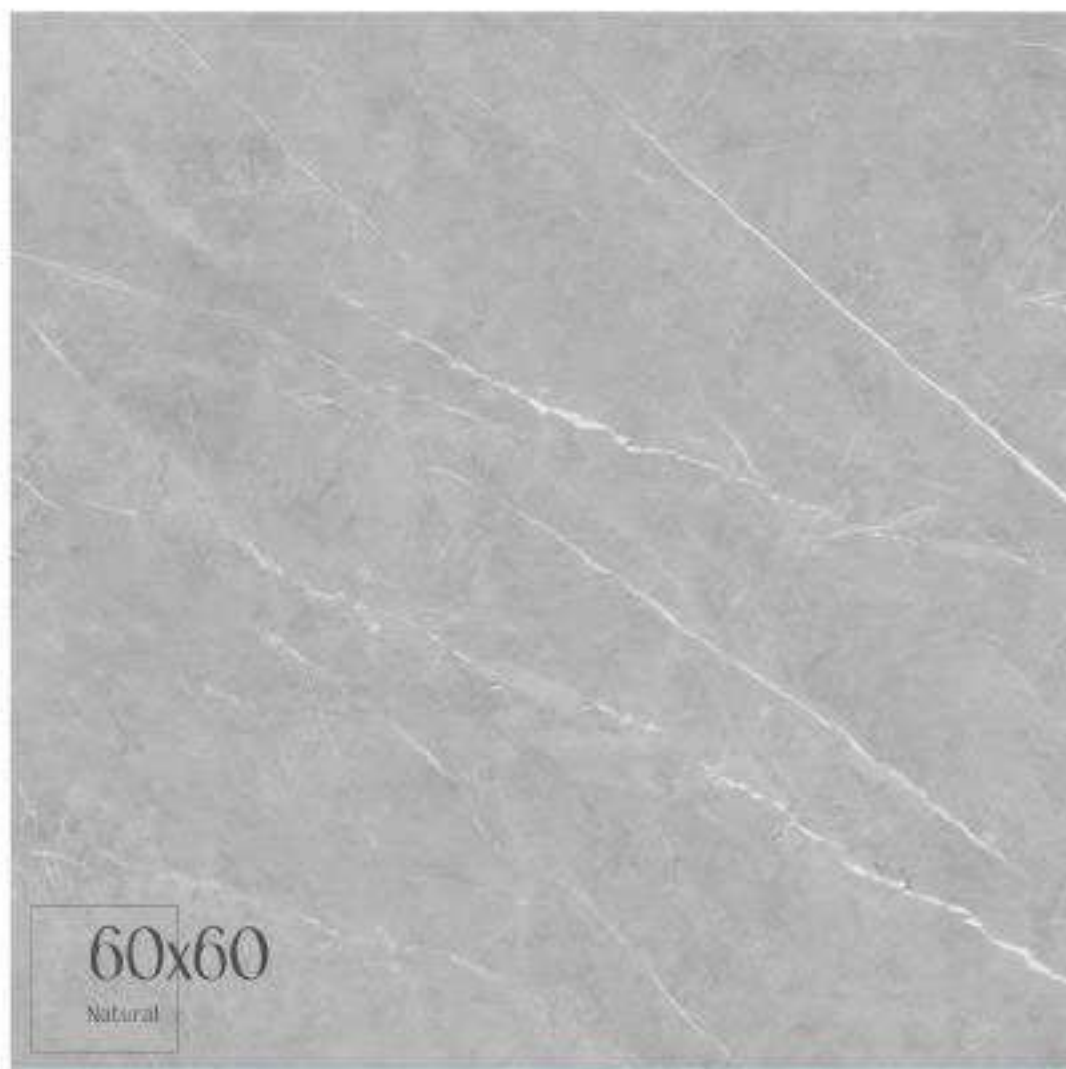

WHITE BODY + RECTIFIED + MATT
60x60cm / 24"x24" 2 Faces

100% Porcelain

PULOS

collection

60x60

Natural