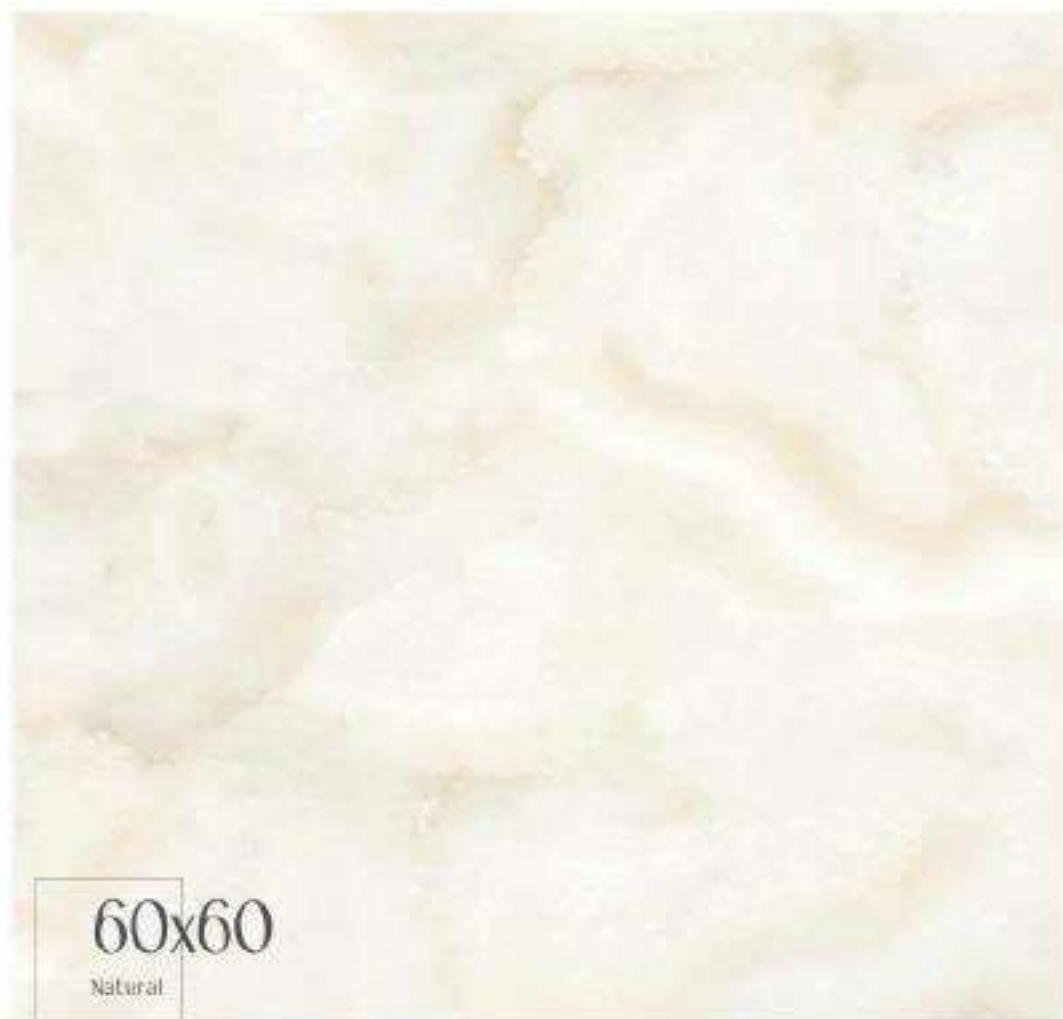

**TRUE
BUSINESS
GLOBAL**

WHITE BODY + RECTIFIED + MATT
60x60cm / 24"x24" 2 Faces

100% Porcelain

DALIM collection

60x60

Natural