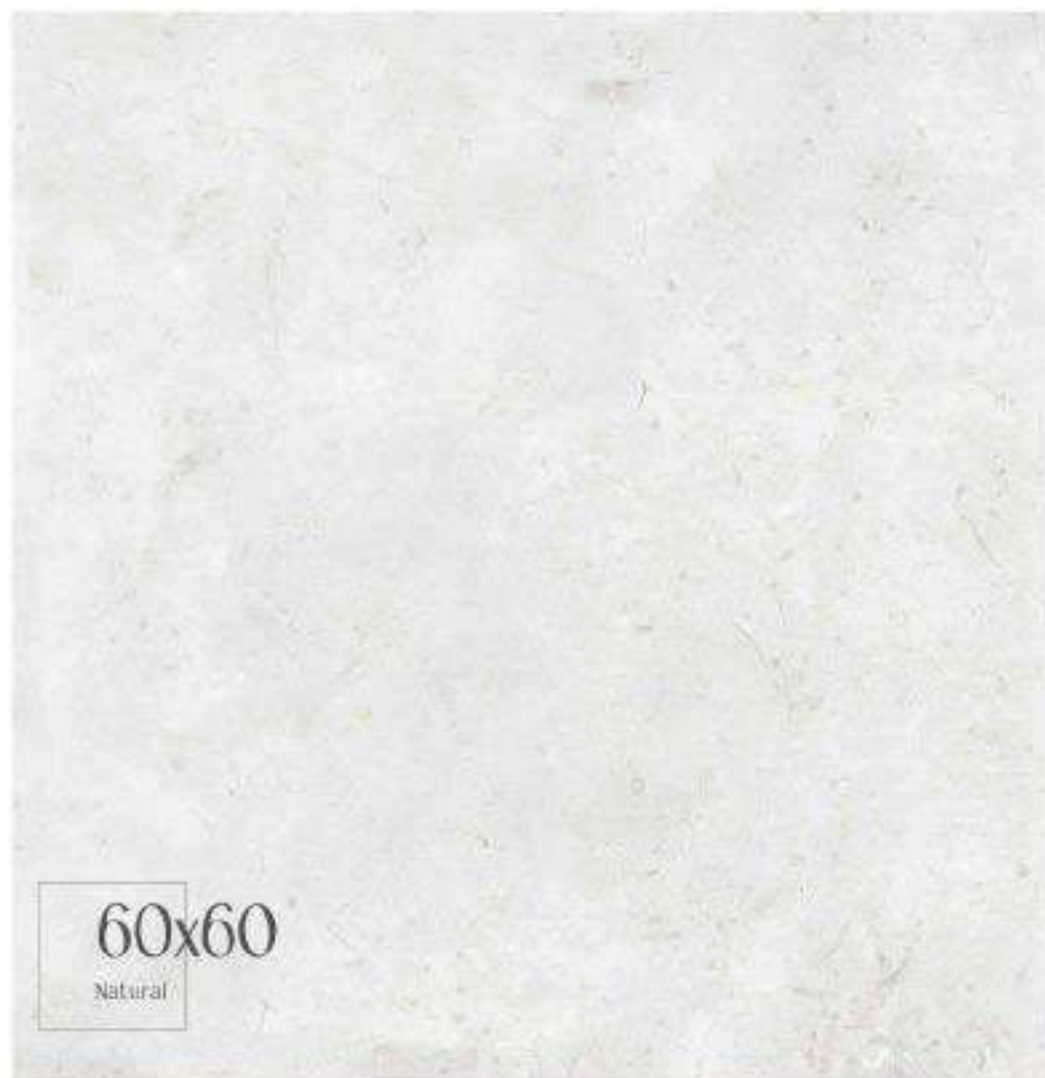

60x60

Natural

**TRUE
BUSINESS
GLOBAL**

WHITE BODY + RECTIFIED + MATT
60x60cm / 24"x24" 2 Faces

100% Recycled

AMO collection

Y TRUE
BUSINESS
GLOBAL

WHITE BODY + RECTIFIED + MATT
60x60cm / 24"x24" 2 Faces