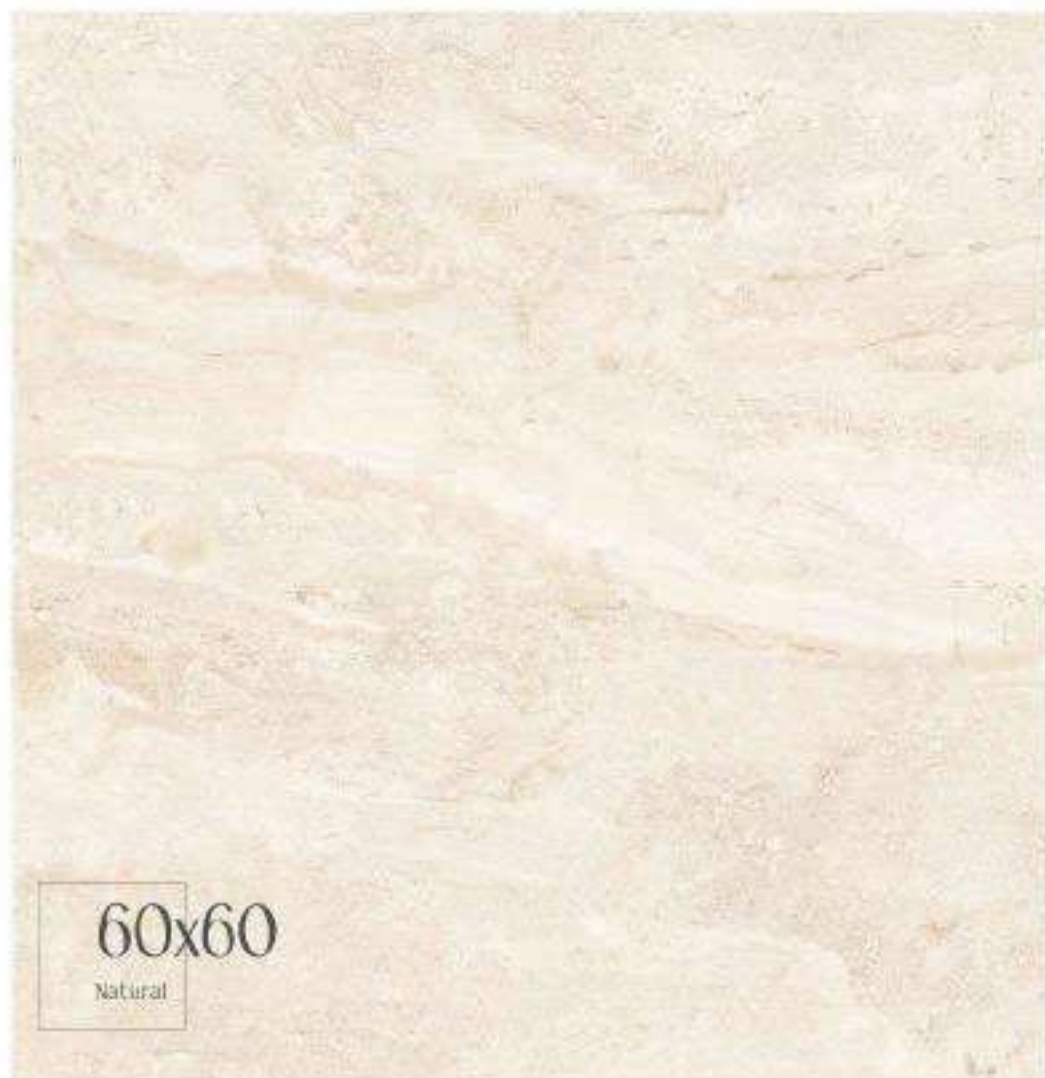

WHITE BODY + RECTIFIED + MATT
60x60cm / 24"x24" 2 Faces

100% Porcelain

NEVA collection

60x60

Natural