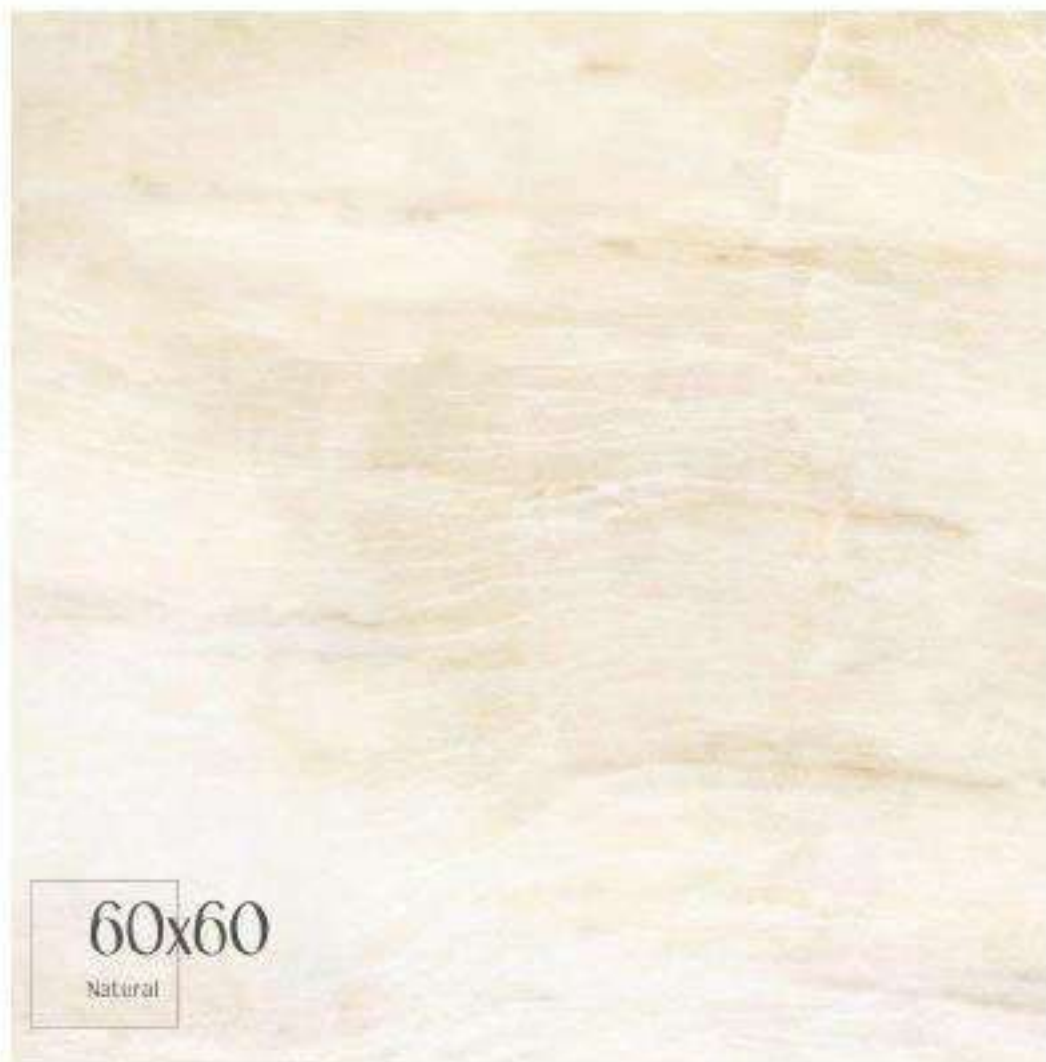

Small Text

LILAN collection

**TRUE
BUSINESS
GLOBAL**

WHITE BODY + RECTIFIED + MATT
60x60cm / 24"x24" 2 Faces

Small Text

GALA collection

60x60
Natural

WHITE BODY + RECTIFIED + MATT
60x60cm / 24"x24" - 2 Faces