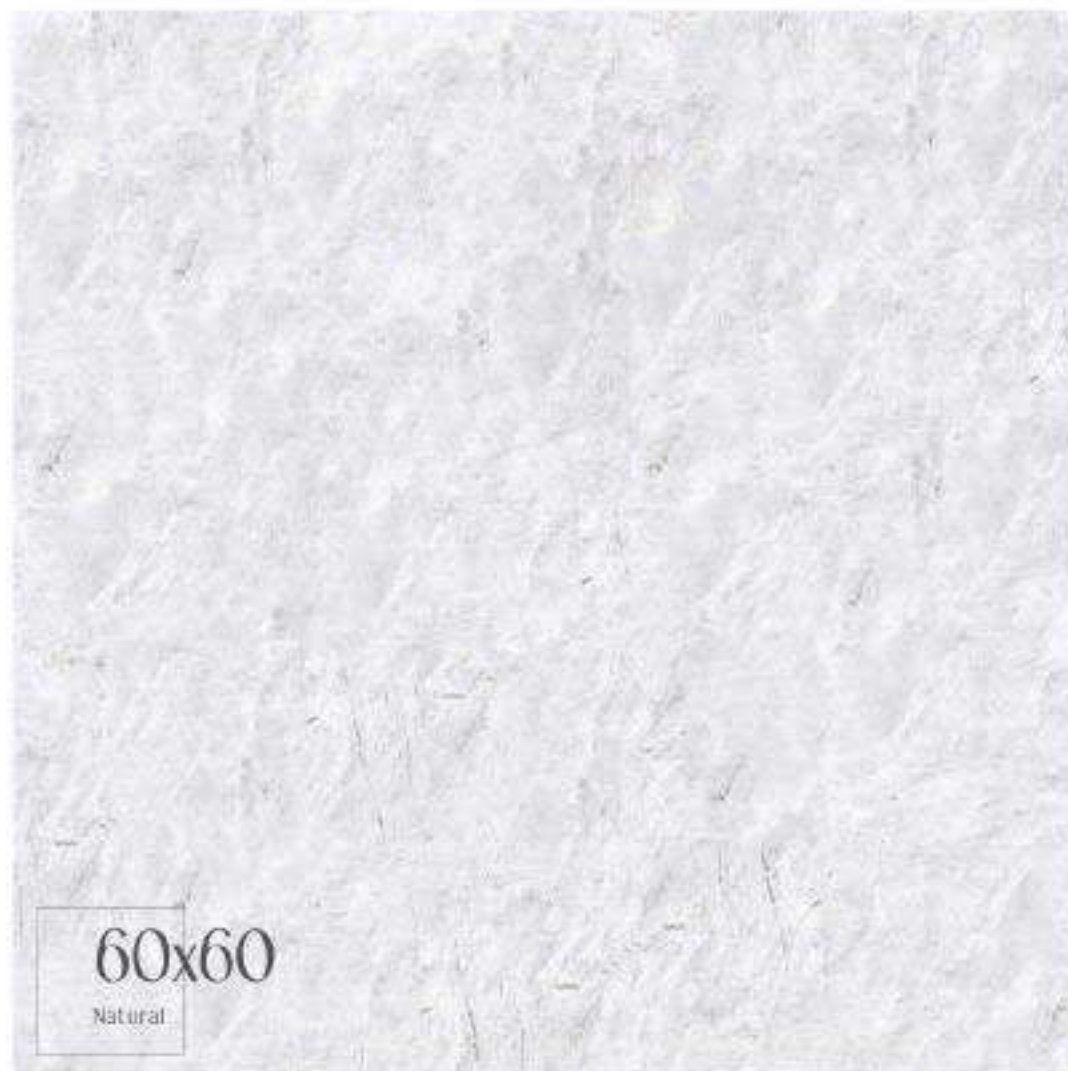

WHITE BODY + RECTIFIED + MATT
60x60cm / 24"x24" 2 Faces

100% Porcelain

VENIC collection

60x60
Natural

WHITE BODY + RECTIFIED + MATT
60x60cm / 24"x24" 2 Faces

100% Marble

VENIC collection

60x60