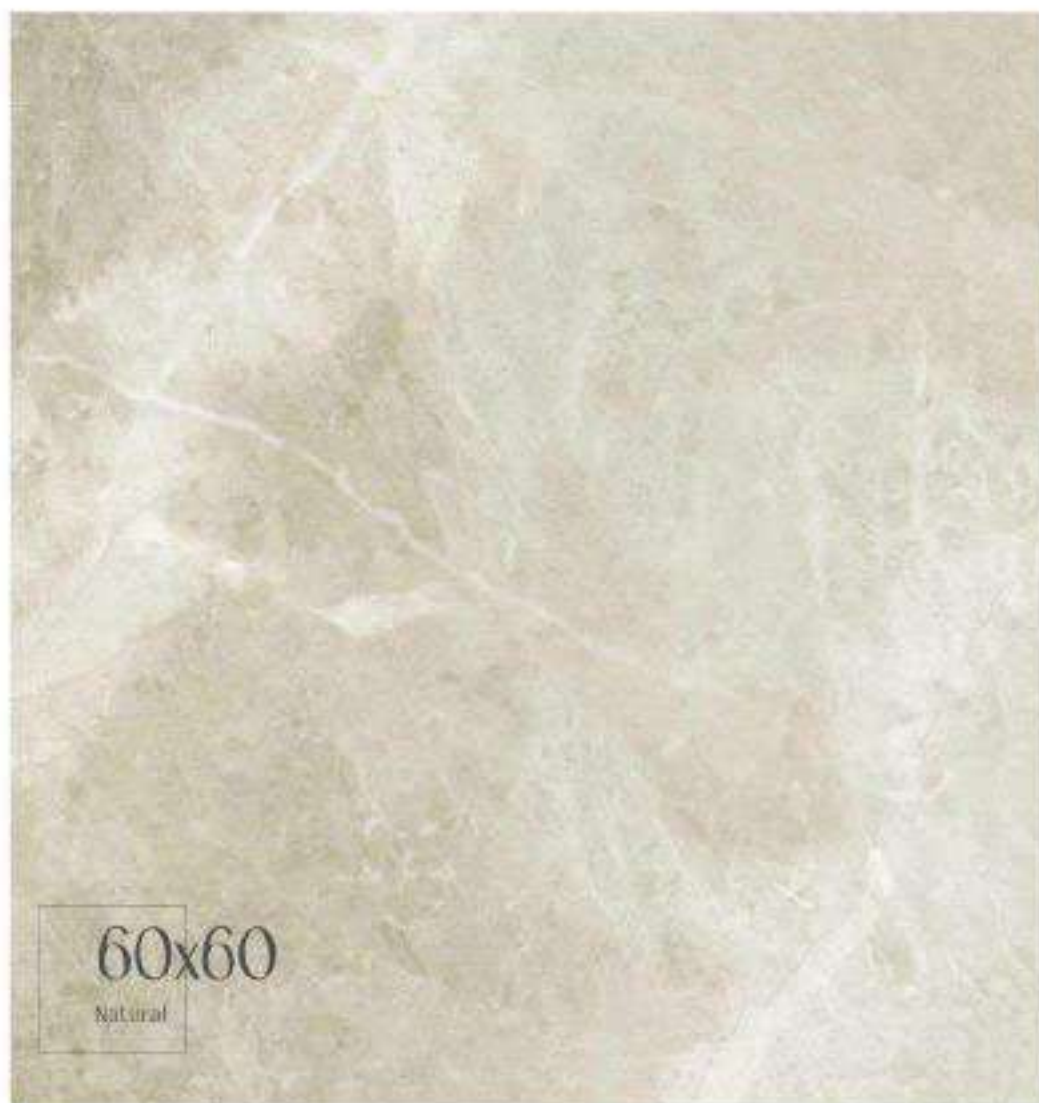

100% Porcelain

LEASTONE_{collection}

WHITE BODY + RECTIFIED + MATT
60x60cm / 24"x24" 2 Faces

Small Format

CALI collection

WHITE BODY + RECTIFIED + MATT
60x60cm / 24"x24" - 2 Faces

100% Porcelain

TAM collection