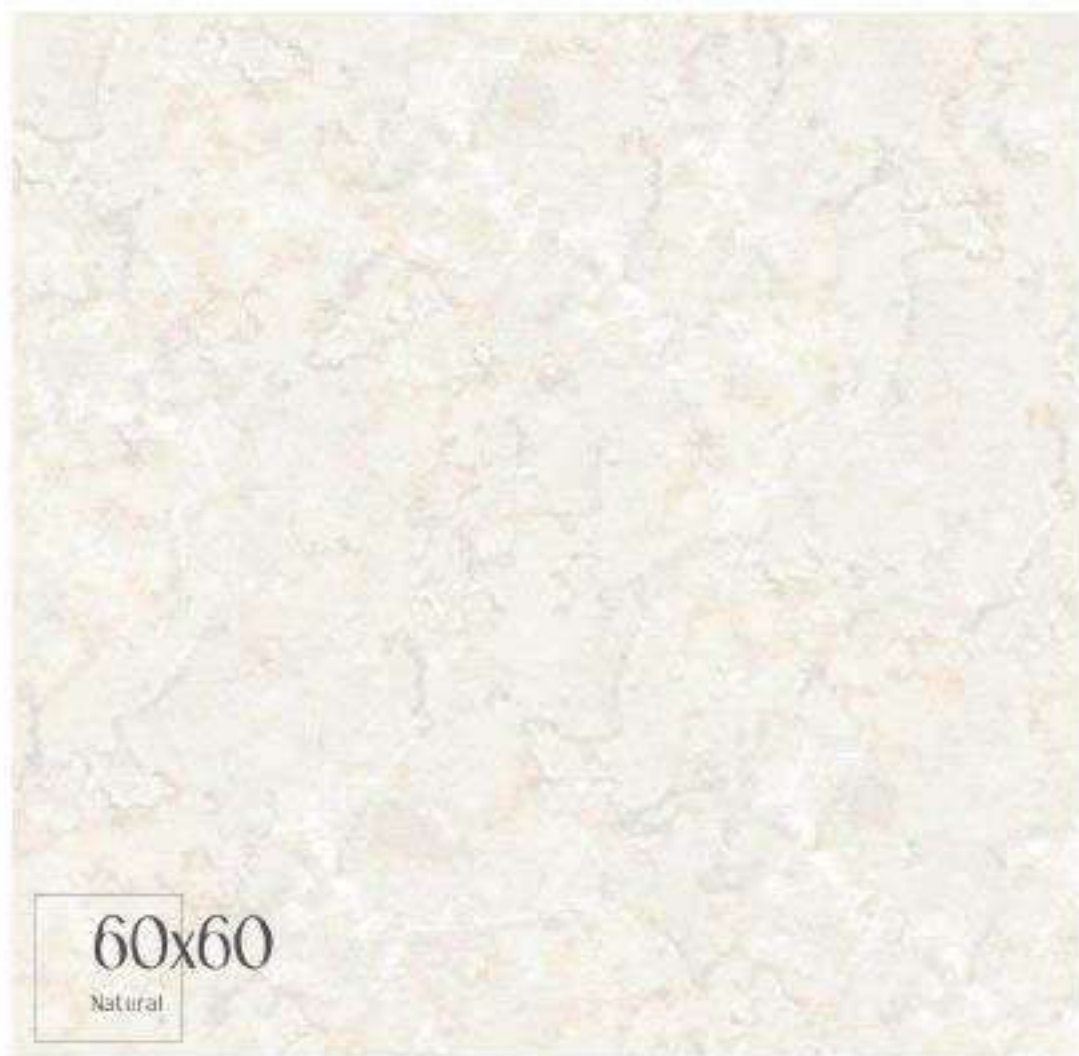

WHITE BODY + RECTIFIED + MATT
60x60cm / 24"x24" 2 Faces

Small Text

MEGAN collection