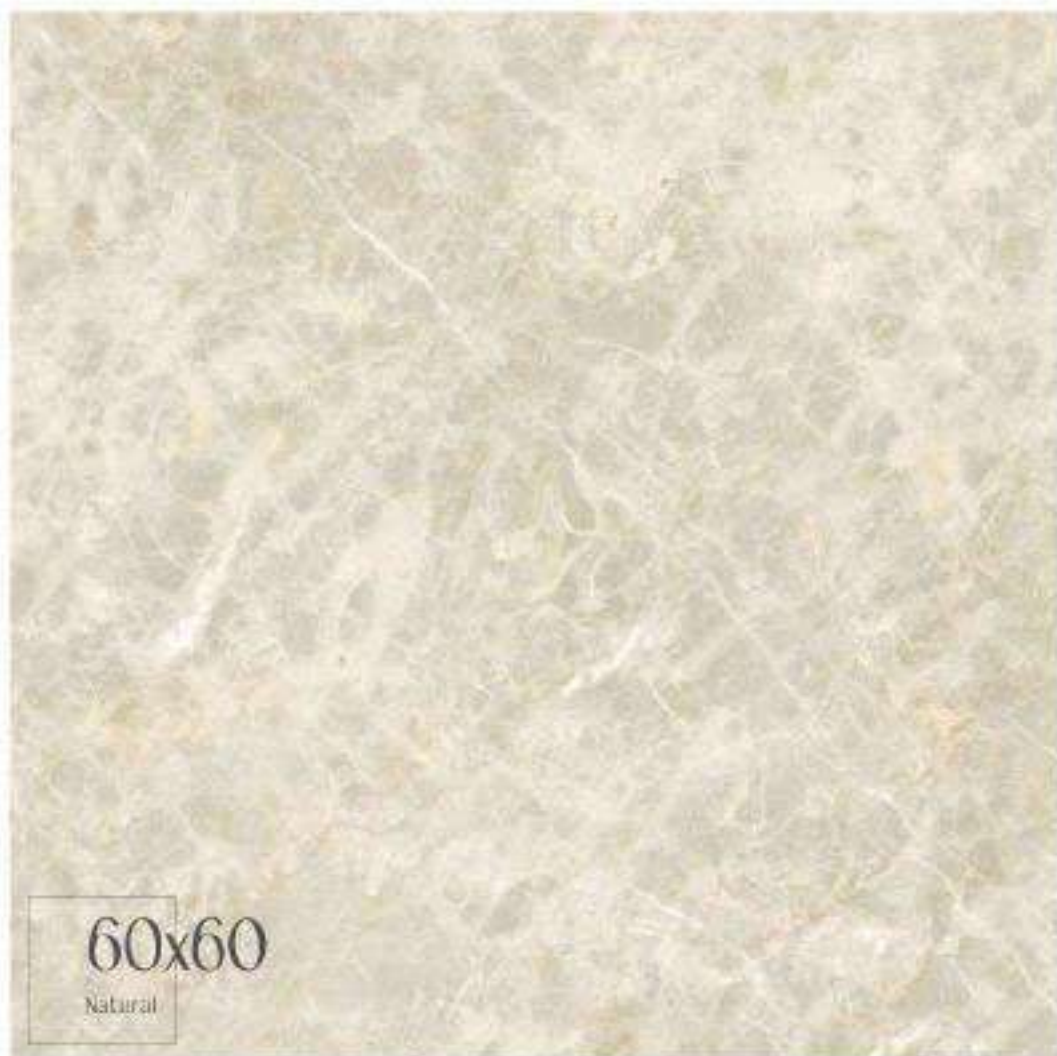

60x60
Natural

WHITE BODY + RECTIFIED + MATT
60x60cm / 24"x24" 2 Faces

100% Porcelain

BALI collection

WHITE BODY + RECTIFIED + MATT
60x60cm / 24"x24" - 2 Faces

100% Porcelain

LEASTONE_{collection}

WHITE BODY + RECTIFIED + MATT
60x60cm / 24"x24" 2 Faces