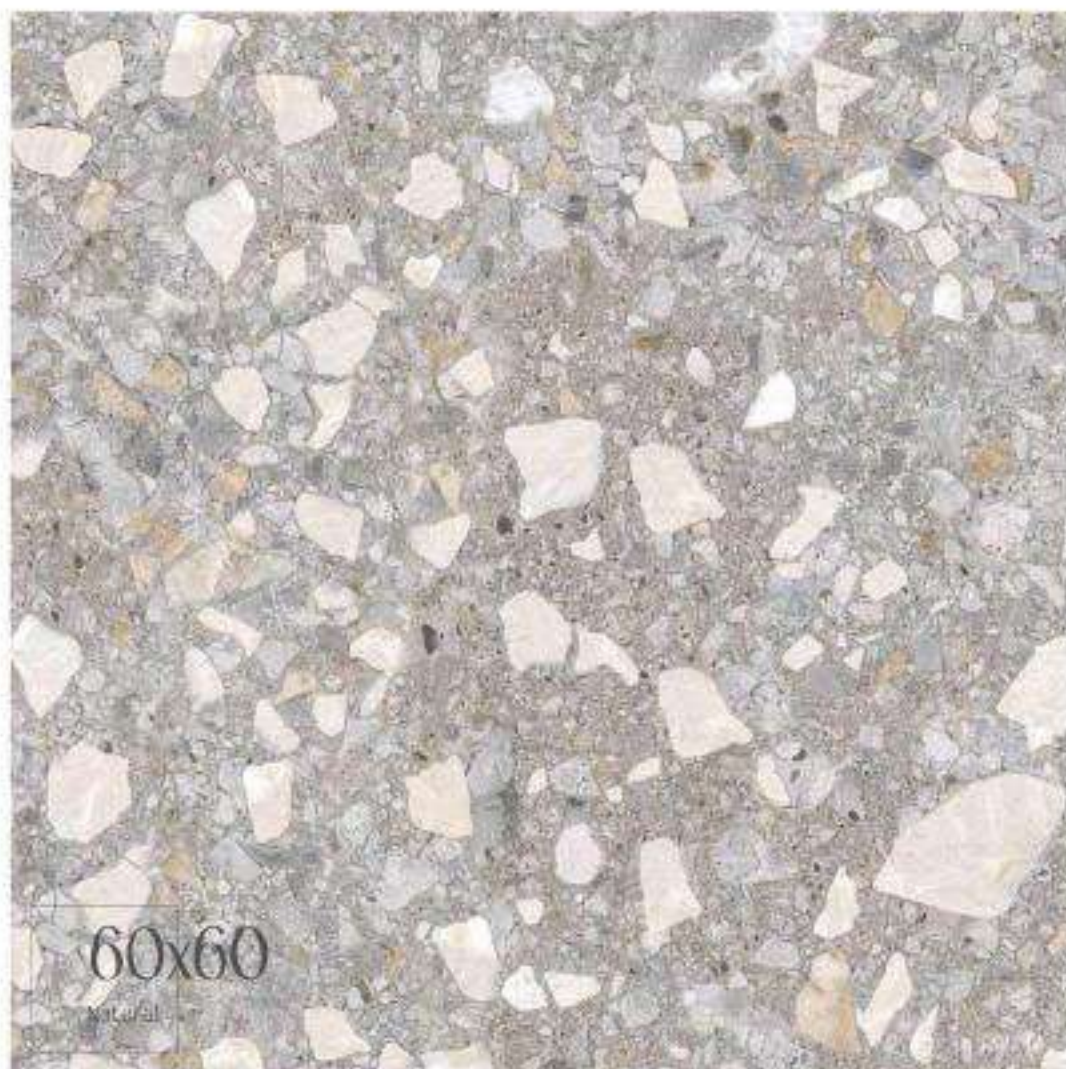

**TRUE
BUSINESS
GLOBAL**

WHITE BODY + RECTIFIED + MATT
60x60cm / 24"x24" 2 Faces

100% Porcelain

TEZARO collection