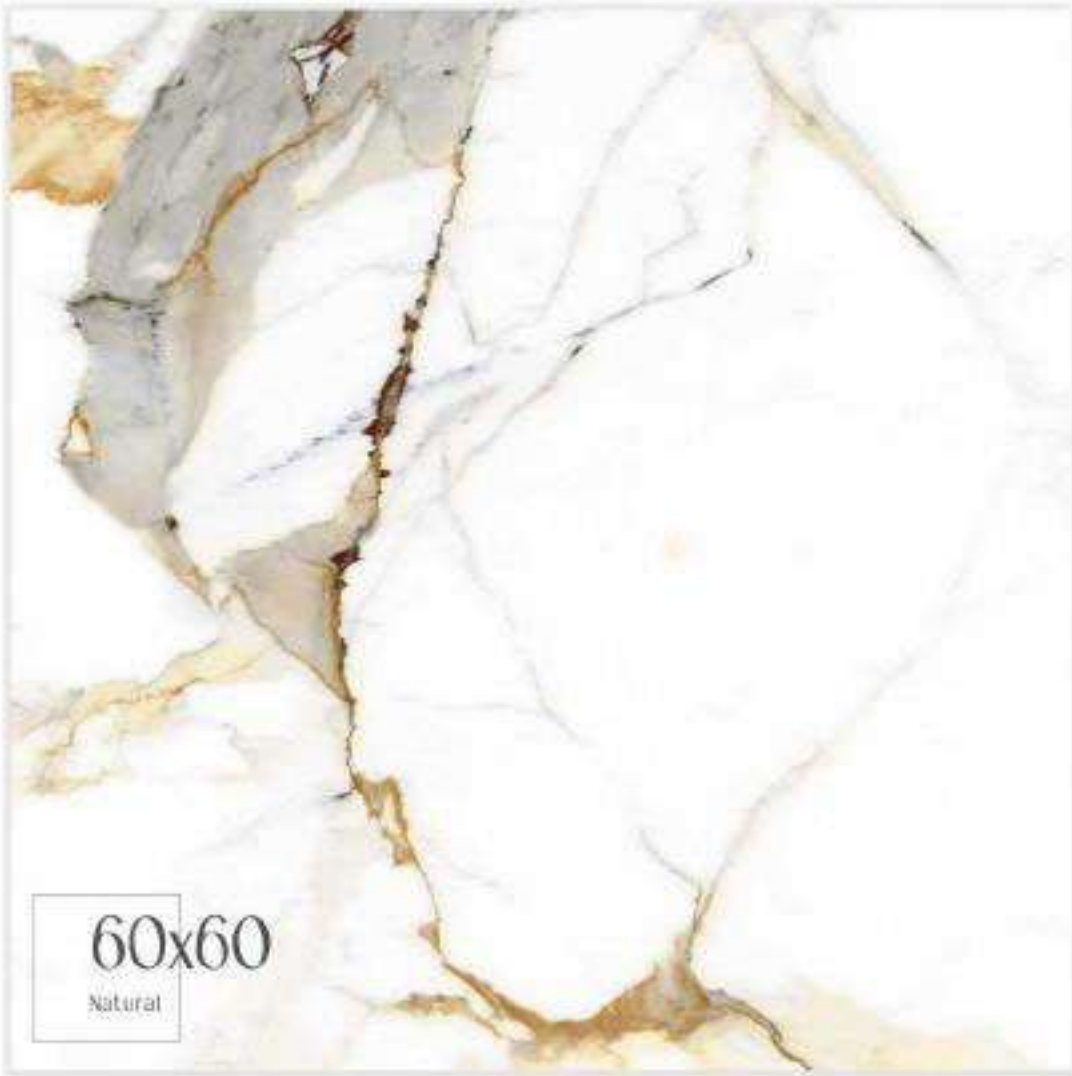

WHITE BODY + RECTIFIED + MATT
60x60cm / 24"x24" 2 Faces

1.180x1.180 Feet/In

PIETRA Collection