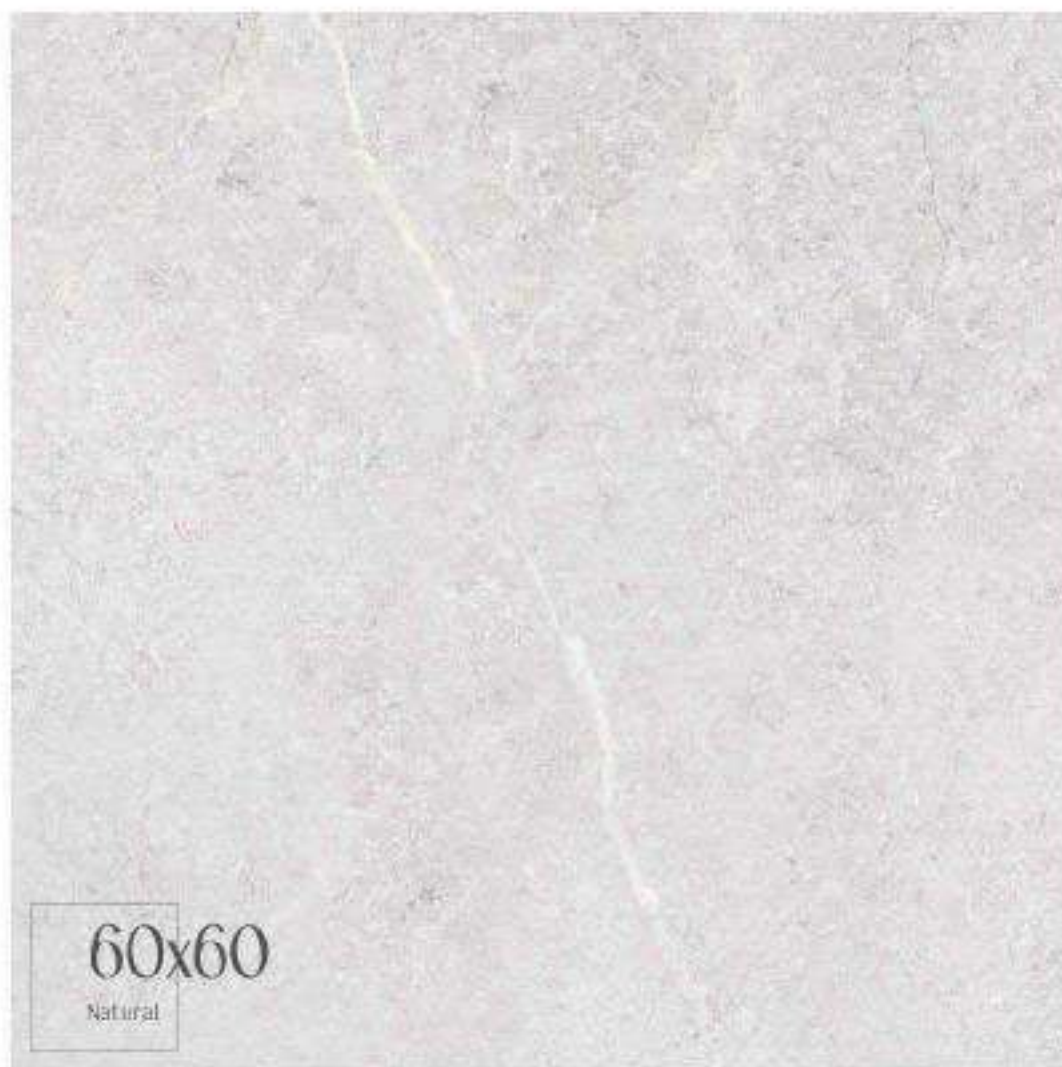

WHITE BODY + RECTIFIED + MATT
60x60cm / 24"x24" 2 Faces

100% Porcelain

OHAYA collection