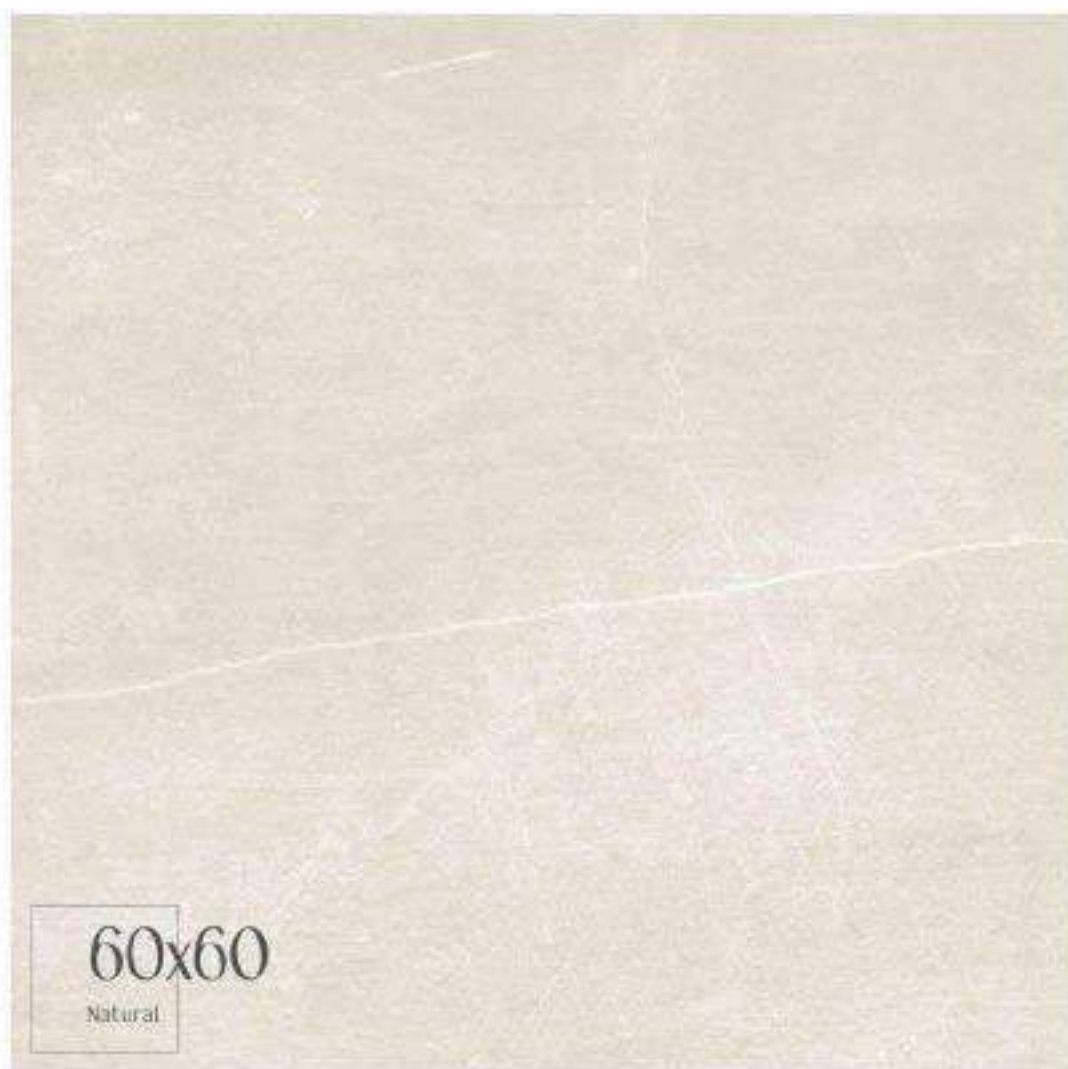

WHITE BODY + RECTIFIED + MATT
60x60cm / 24"x24" 2 Faces

100% Porcelain

NEVAN collection