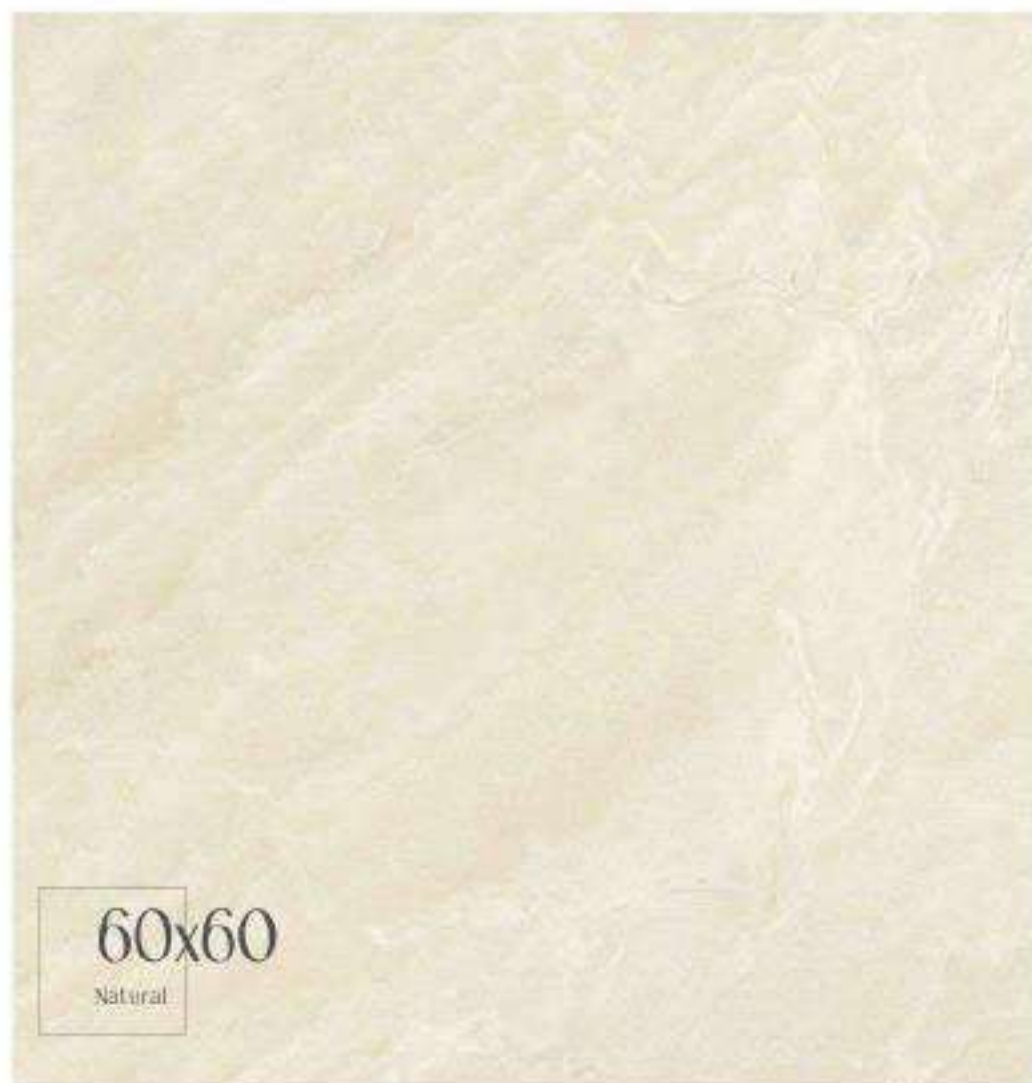

Slip Resistant

ILIMA collection

WHITE BODY + RECTIFIED + MATT
60x60cm / 24"x24" 2 Faces

100% Recycled

NEVA collection

60x60

Natural

WHITE BODY + RECTIFIED + MATT
60x60cm / 24"x24" 2 Faces