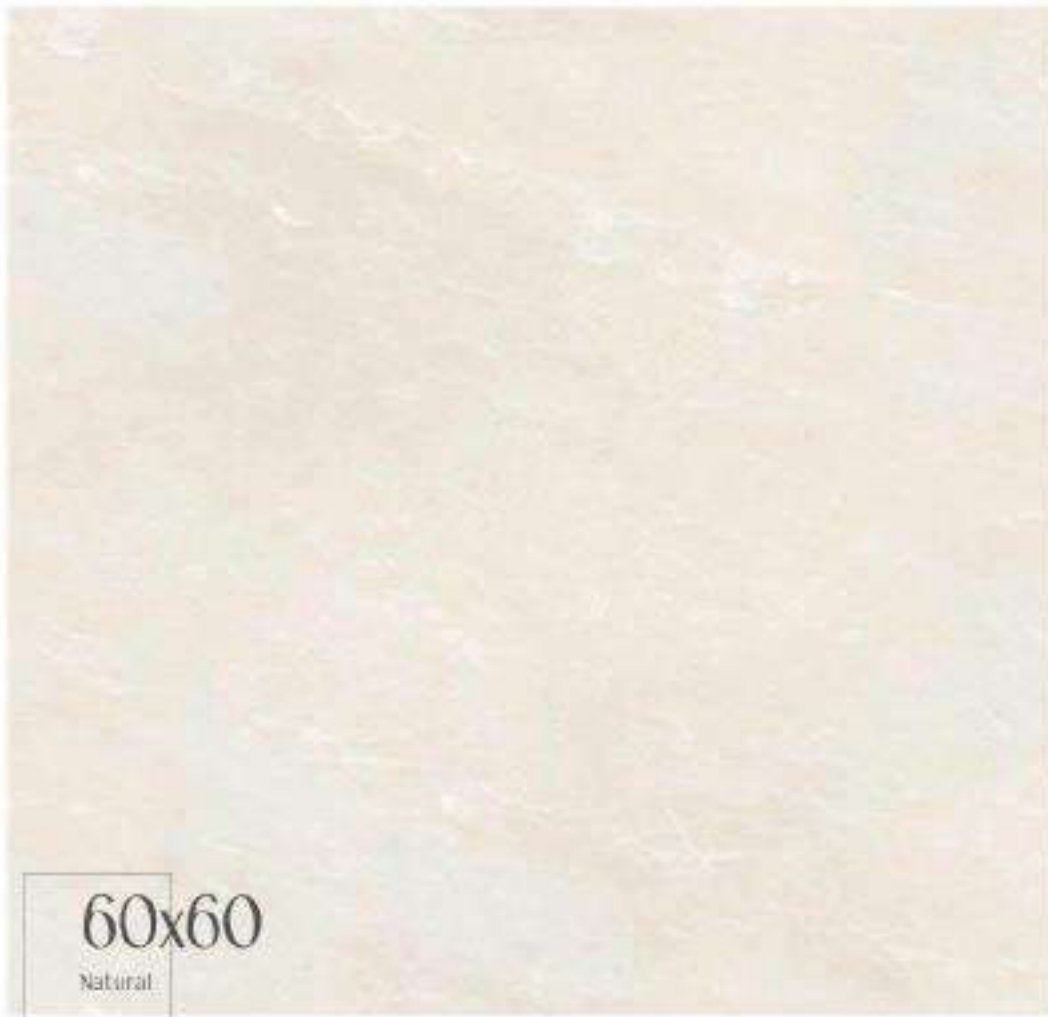

DALIM collection

60x60

Natural

WHITE BODY + RECTIFIED + MATT
60x60cm / 24"x24" 2 Faces

100% Porcelain

VINIL collection

60x60
Natural

WHITE BODY + RECTIFIED + MATT
60x60cm / 24"x24" 2 Faces