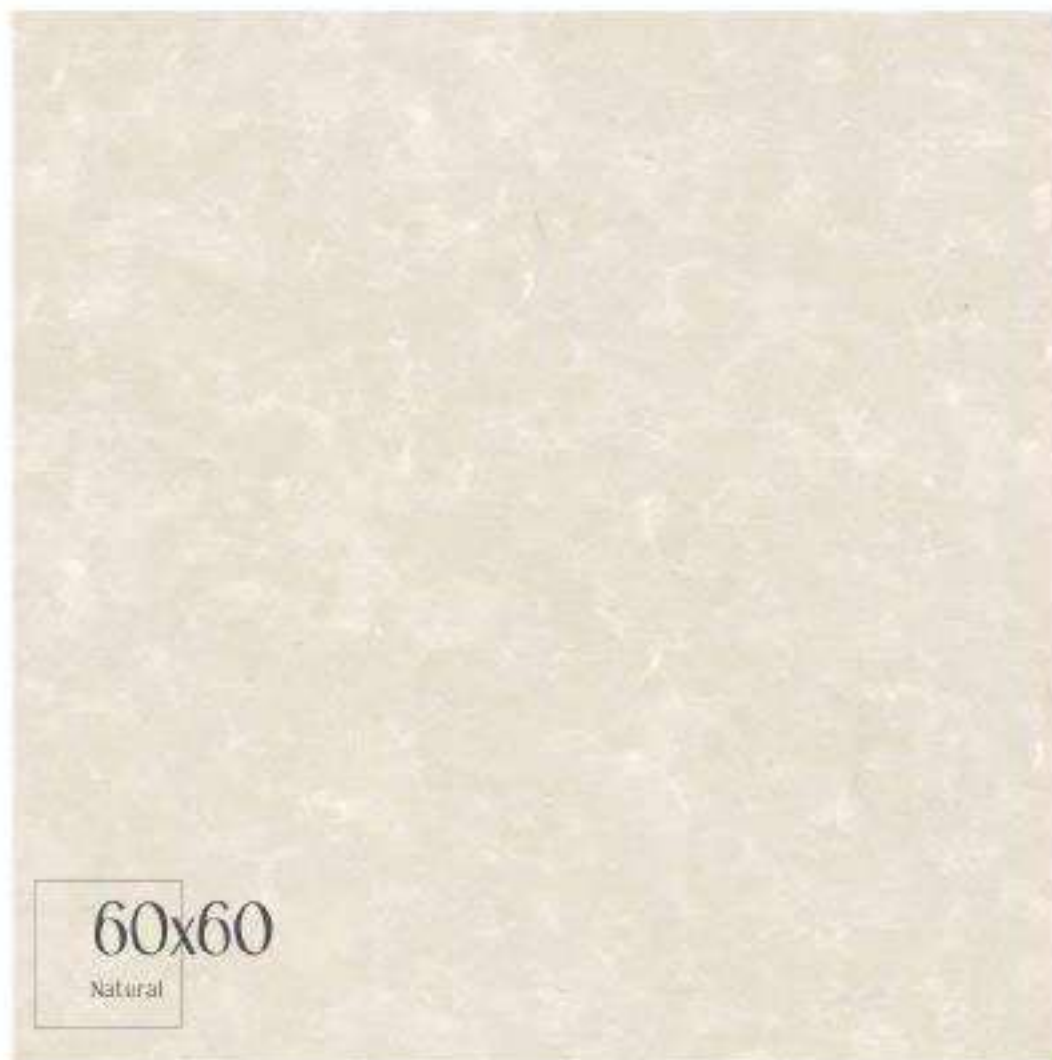

WHITE BODY + RECTIFIED + MATT
60x60cm / 24"x24" 2 Faces

100% Porcelain

URLA collection