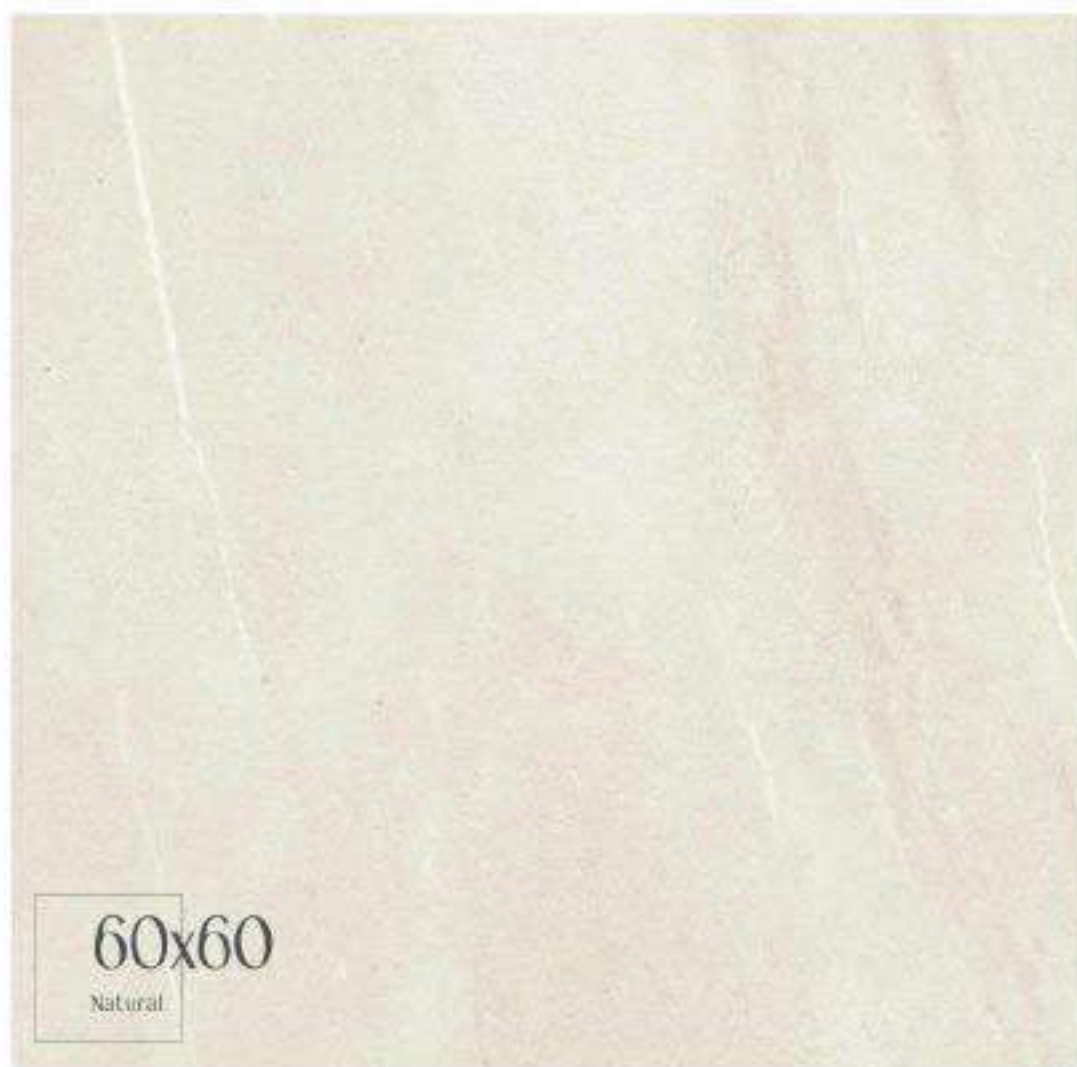

SHIAN_{collection}

60x60

Natural

WHITE BODY + RECTIFIED + MATT
60x60cm / 24"x24" 2 Faces

100% Porcelain

CIMON collection

60x60
Natural

WHITE BODY + RECTIFIED + MATT
60x60cm / 24"x24" 3 Faces