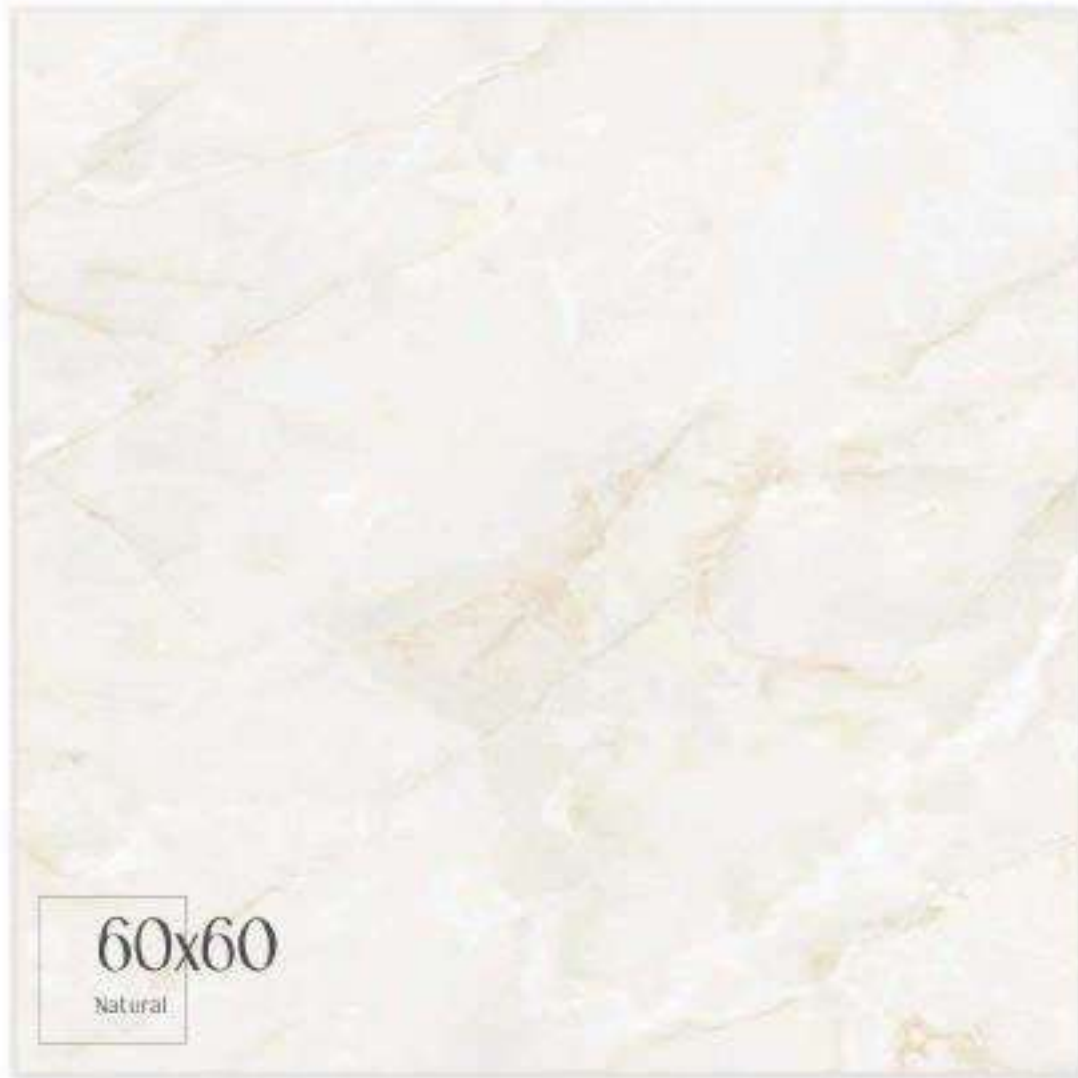

WHITE BODY + RECTIFIED + MATT
60x60cm / 24"x24" 2 Faces

100% Porcelain

FERANCHESCA Collection

60x60

Natural