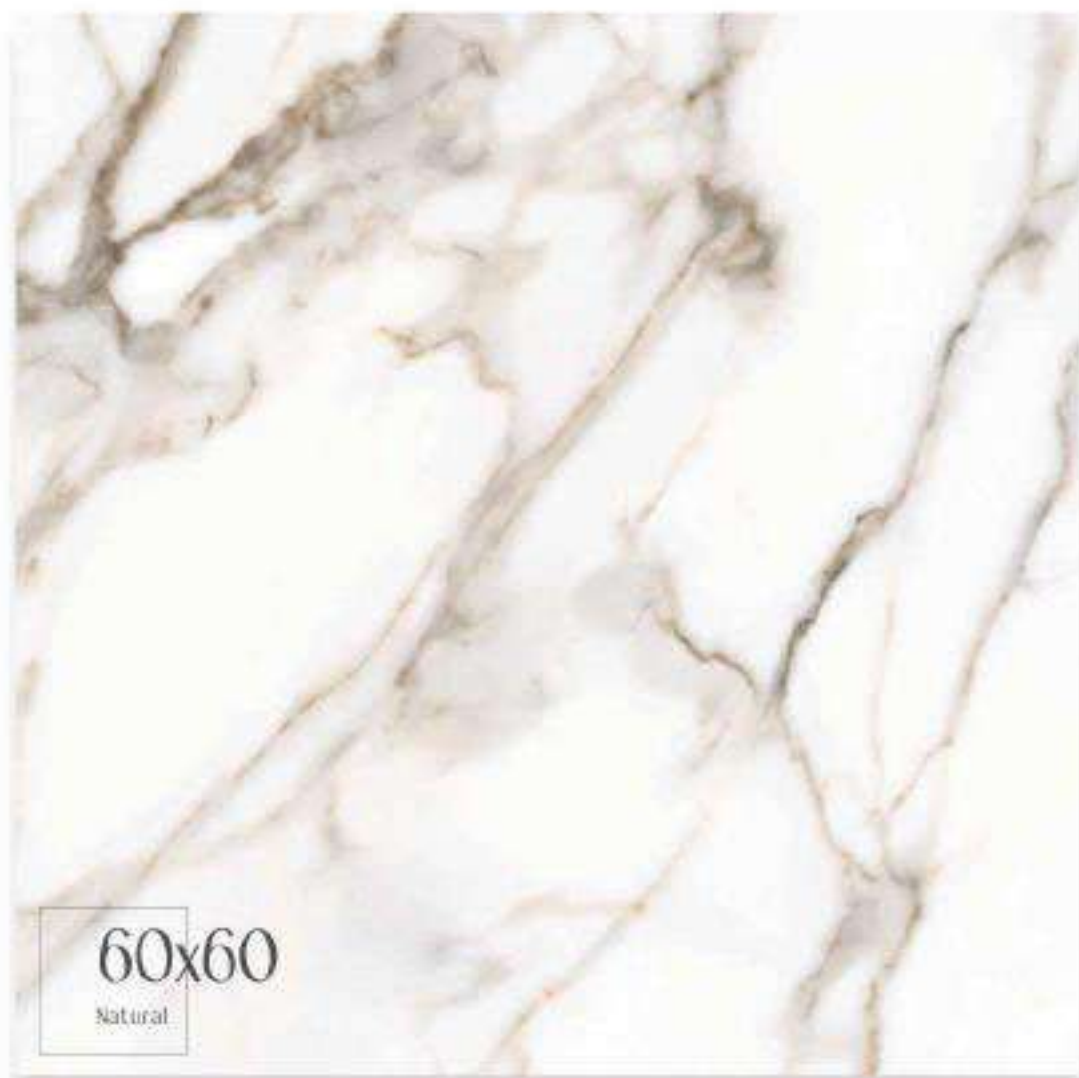

WHITE BODY + RECTIFIED + MATT
60x60cm / 24"x24" 2 Faces

100% Porcelain

RAMAN collection