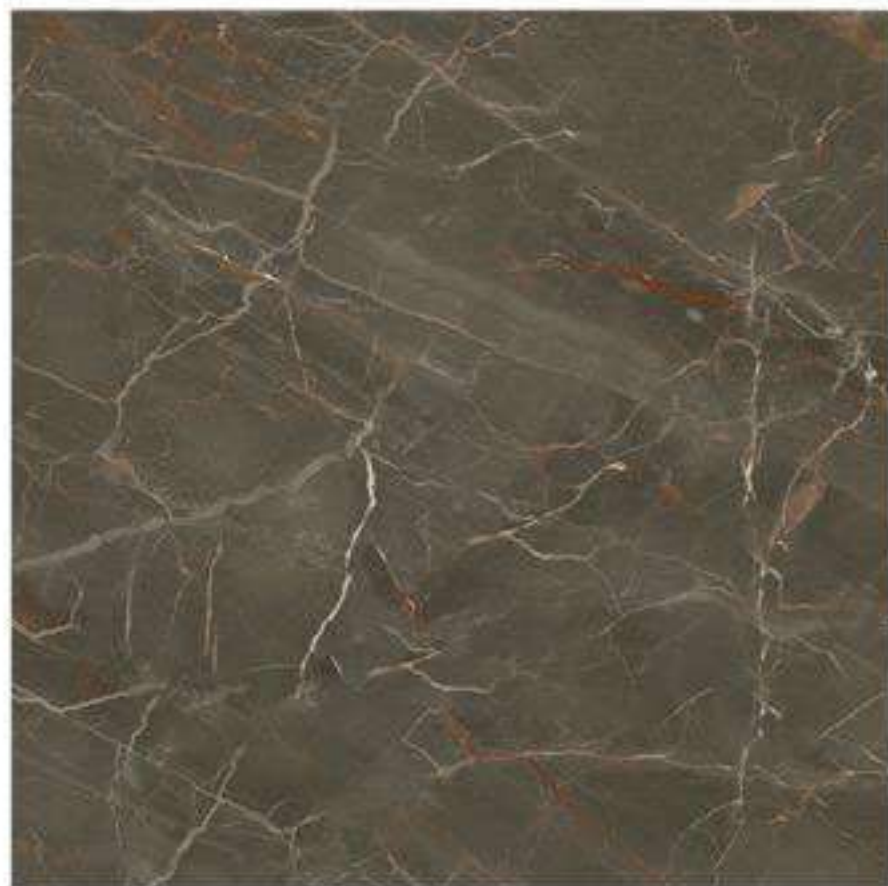

[www.true-bg.com](http://www.true-bg.com)

- NAME : MAYA BROWN
- SURFACE : GLAZED POLISHED/HARD MATT
- SIZE : 800x800 mm
- FACES : 4
- THICKNESS : 10mm

 **TRUE  
BUSINESS  
GLOBAL**

[www.true-bg.com](http://www.true-bg.com)